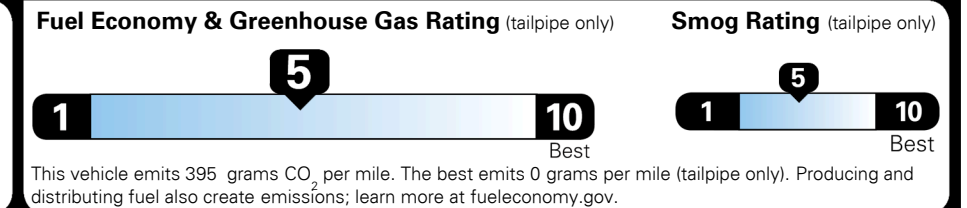

EPA DOT Fuel Economy and Environment

Gasoline Vehicle

Fuel Economy

23 MPG
combined city/hwy

20 MPG
city

26 MPG
highway

4.3 gallons per 100 miles

STANDARD SUVs range from 13 to 93 MPG. The best vehicle rates 136 MPGe.

You spend $1,250 more in fuel costs over 5 years
compared to the average new vehicle.

Annual fuel cost $1,750