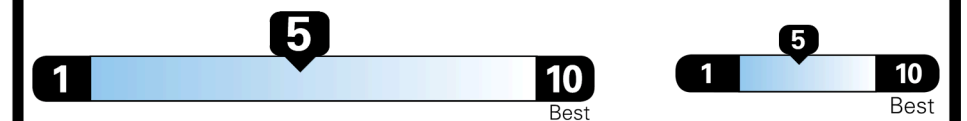

Fuel Economy & Greenhouse Gas Rating (tailpipe only) Smog Rating (tailpipe only)

This vehicle emits 395 grams CO₂ per mile. The best emits 0 grams per mile (tailpipe only). Producing and distributing fuel also create emissions; learn more at fueleconomy.gov.

Actual results will vary for many reasons, including driving conditions and how you drive and maintain your vehicle. The average new vehicle gets 27 MPG and costs $7,500 to fuel over 5 years. Cost estimates are based on 15,000 miles per year at $ 2.70 per gallon. MPGe is miles per gasoline gallon equivalent. Vehicle emissions are a significant cause of climate change and smog.

fueleconomy.gov

Calculate personalized estimates and compare vehicles

GOVERNMENT 5-STAR SAFETY RATINGS

Overall Vehicle Score Not Rated

Based on the combined rating of frontal, side and rollover. Should ONLY be compared to other vehicles of similar size and weight.

Frontal Driver Not Rated

Crash Passenger Not Rated

Based on the risk of injury in a frontal impact. Should ONLY be compared to other vehicles of similar size and weight.

Side Front seat Not Rated

Crash Rear seat Not Rated

Star ratings based on the risk of injury in a side impact.

Rollover Not Rated

Star ratings based on the risk of rollover in a single-vehicle crash.

Star ratings range from 1 to 5 stars (★★★★★) with 5 being the highest.

Source: National Highway Traffic Safety Administration (NHTSA).

www.safercar.gov or 1-888-327-4236

Manufacturer's suggested retail price includes Manufacturer's recommended pre-delivery service. License and title fees, state and local taxes and other dealer installed options and accessories are not included in the manufacturer's suggested retail price.

PARTS CONTENT INFORMATION

FOR VEHICLES IN THIS CAR LINE U.S./CANADIAN PARTS CONTENT: 51 %

MAJOR SOURCES OF FOREIGN PARTS: KOREA: 49%

NOTE: PARTS CONTENT DOES NOT INCLUDE FINAL ASSEMBLY, DISTRIBUTION, OR OTHER NON-PARTS COSTS.

FOR THIS VEHICLE FINAL ASSEMBLY POINT: WEST POINT, GA, USA

COUNTRY OF ORIGIN

ENGINE: KOREA

TRANSMISSION: USA