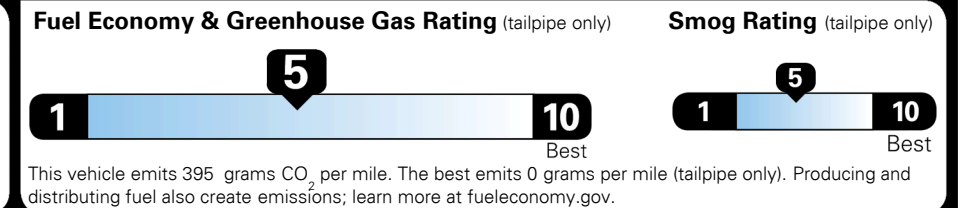

EPA DOT Fuel Economy and Environment

Gasoline Vehicle

Fuel Economy

23 MPG
combined city/hwy

20 MPG
city

26 MPG
highway

4.3 gallons per 100 miles

STANDARD SUVs range from 13 to 93 MPG. The best vehicle rates 136 MPGe.

You spend $1,250 more in fuel costs over 5 years
compared to the average new vehicle.

Annual fuel cost $1,750