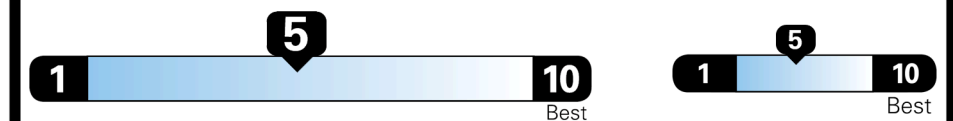

EPA DOT Fuel Economy and Environment

Gasoline Vehicle

Fuel Economy

23 MPG
combined city/hwy

20 MPG
city

26 MPG
highway

4.3 gallons per 100 miles

STANDARD SUVs range from 13 to 93 MPG. The best vehicle rates 136 MPGe.

You spend
$1,250
more in fuel costs
over 5 years
compared to the
average new vehicle.

Annual fuel cost
$1,750

Fuel Economy & Greenhouse Gas Rating (tailpipe only) Smog Rating (tailpipe only)