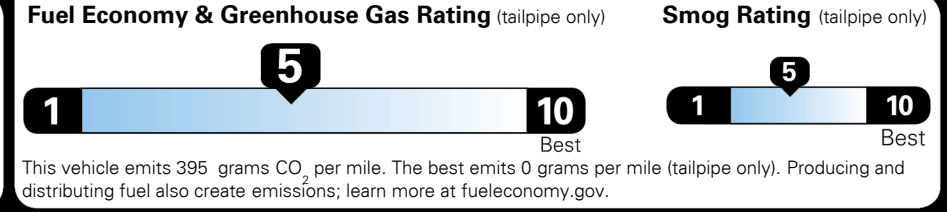

You spend $1,250 more in fuel costs over 5 years
compared to the average new vehicle.

Annual fuel cost $1,750

Actual results will vary for many reasons, including driving conditions and how you drive and maintain your vehicle. The average new vehicle gets 27 MPG and costs $7,500 to fuel over 5 years. Cost estimates are based on 15,000 miles per year at $ 2.70 per gallon. MPGe is miles per gasoline gallon equivalent. Vehicle emissions are a significant cause of climate change and smog.

fueleconomy.gov

Calculate personalized estimates and compare vehicles

GOVERNMENT 5-STAR SAFETY RATINGS

Overall Vehicle Score	Not Rated	
Based on the combined rating of frontal, side and rollover. Should ONLY be compared to other vehicles of similar size and weight.		
Frontal Crash	Driver	Not Rated
	Passenger	Not Rated
Based on the risk of injury in a frontal impact. Should ONLY be compared to other vehicles of similar size and weight.		
Side Crash	Front seat	Not Rated
	Rear seat	Not Rated
Star ratings based on the risk of injury in a side impact.		
Rollover	Not Rated	
Star ratings based on the risk of rollover in a single-vehicle crash.		

Star ratings range from 1 to 5 stars (★★★★★) with 5 being the highest.
Source: National Highway Traffic Safety Administration (NHTSA).
www.safercar.gov or 1-888-327-4236

Manufacturer's suggested retail price includes Manufacturer's recommended pre-delivery service. License and title fees, state and local taxes and other dealer installed options and accessories are not included in the manufacturer's suggested retail price.

PARTS CONTENT INFORMATION

FOR VEHICLES IN THIS CAR LINE U.S./CANADIAN PARTS CONTENT: 51 %

MAJOR SOURCES OF FOREIGN PARTS: KOREA: 49%

NOTE: PARTS CONTENT DOES NOT INCLUDE FINAL ASSEMBLY, DISTRIBUTION, OR OTHER NON-PARTS COSTS.

FOR THIS VEHICLE FINAL ASSEMBLY POINT: WEST POINT, GA, USA

COUNTRY OF ORIGIN ENGINE: KOREA

TRANSMISSION: USA

TOTAL ADDITIONAL WEIGHT: 16.9