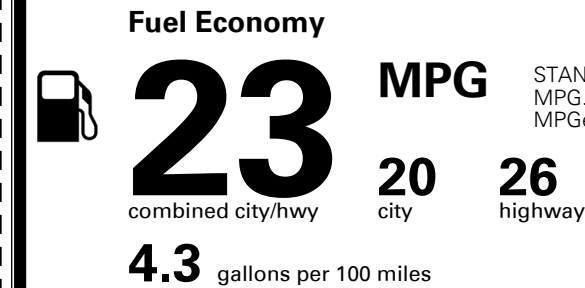

\$395.00
 Included
 \$795.00

 \$210.00
 \$115.00

MSRP INCLUDING OPTIONS

\$ 43,005.00

INLAND FREIGHT AND HANDLING

\$ 1,095.00

TOTAL MANUFACTURER'S SUGGESTED RETAIL PRICE ▶

\$ 44,100.00

EPA DOT Fuel Economy and Environment

Gasoline Vehicle

STANDARD SUVs range from 13 to 93 MPG. The best vehicle rates 136 MPGe.

You spend
\$1,250
 more in fuel costs
 over 5 years
 compared to the
 average new vehicle.