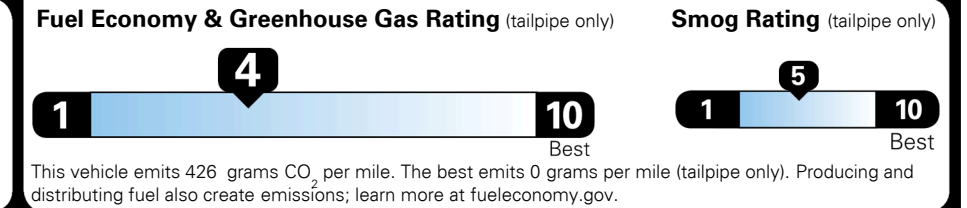

TOTAL MANUFACTURER'S SUGGESTED RETAIL PRICE ▶

\$ 42,125.00

EPA DOT Fuel Economy and Environment

Gasoline Vehicle

You spend
\$2,250
 more in fuel costs
 over 5 years
 compared to the
 average new vehicle.

Annual fuel cost
\$1,950