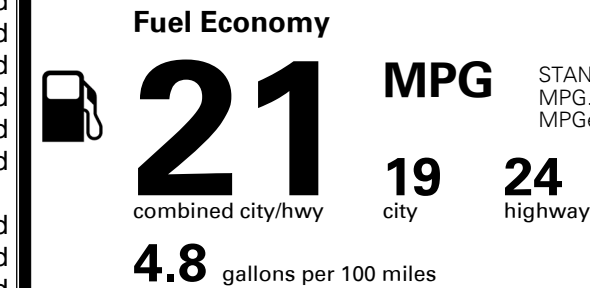

\$1,495.00

\$210.00

\$115.00

\$120.00

MSRP INCLUDING OPTIONS

\$ 41,030.00

INLAND FREIGHT AND HANDLING

\$ 1,095.00

TOTAL MANUFACTURER'S SUGGESTED RETAIL PRICE ▶

\$ 42,125.00

EPA DOT Fuel Economy and Environment

Gasoline Vehicle

You spend
\$2,250
 more in fuel costs
 over 5 years
 compared to the
 average new vehicle.

Annual fuel cost
\$1,950