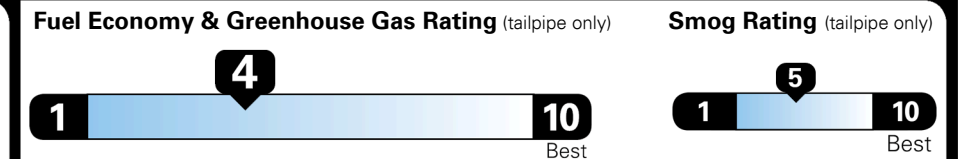

This vehicle emits 426 grams CO₂ per mile. The best emits 0 grams per mile (tailpipe only). Producing and distributing fuel also create emissions; learn more at fueleconomy.gov.

Actual results will vary for many reasons, including driving conditions and how you drive and maintain your vehicle. The average new vehicle gets 27 MPG and costs $7,500 to fuel over 5 years. Cost estimates are based on 15,000 miles per year at $ 2.70 per gallon. MPGe is miles per gasoline gallon equivalent. Vehicle emissions are a significant cause of climate change and smog.

fueleconomy.gov

Calculate personalized estimates and compare vehicles

GOVERNMENT 5-STAR SAFETY RATINGS

Overall Vehicle Score   **Not Rated**

Based on the combined rating of frontal, side and rollover. Should ONLY be compared to other vehicles of similar size and weight.

Frontal   Driver   **Not Rated**

Crash   Passenger   **Not Rated**

Based on the risk of injury in a frontal impact. Should ONLY be compared to other vehicles of similar size and weight.

Side   Front seat   **Not Rated**

Crash   Rear seat   **Not Rated**

Star ratings based on the risk of injury in a side impact.

Rollover   **Not Rated**

Star ratings based on the risk of rollover in a single-vehicle crash.

Star ratings range from 1 to 5 stars (★★★★★) with 5 being the highest.

Source: National Highway Traffic Safety Administration (NHTSA).

www.safercar.gov or 1-888-327-4236

Manufacturer's suggested retail price includes Manufacturer's recommended pre-delivery service. License and title fees, state and local taxes and other dealer installed options and accessories are not included in the manufacturer's suggested retail price.

PARTS CONTENT INFORMATION

FOR VEHICLES IN THIS CAR LINE U.S./CANADIAN PARTS CONTENT: 51 %

MAJOR SOURCES OF FOREIGN PARTS: KOREA: 49%

NOTE: PARTS CONTENT DOES NOT INCLUDE FINAL ASSEMBLY, DISTRIBUTION, OR OTHER NON-PARTS COSTS.

FOR THIS VEHICLE FINAL ASSEMBLY POINT: WEST POINT, GA, USA

COUNTRY OF ORIGIN

ENGINE: KOREA

TRANSMISSION: USA