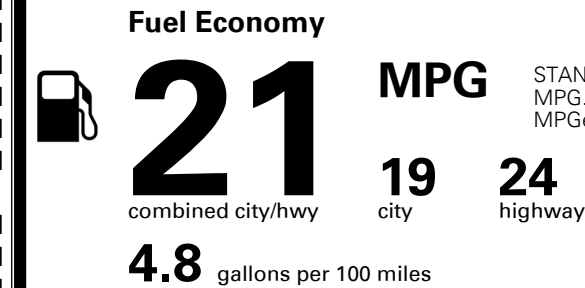

\$395.00
 \$795.00

\$310.00
 \$210.00
 \$50.00
 \$155.00
 \$120.00
 \$310.00
 \$60.00

MSRP INCLUDING OPTIONS

\$ 41,495.00

INLAND FREIGHT AND HANDLING

\$ 1,095.00

TOTAL MANUFACTURER'S SUGGESTED RETAIL PRICE ▶

\$ 42,590.00

EPA DOT Fuel Economy and Environment

Gasoline Vehicle

STANDARD SUVs range from 13 to 93 MPG. The best vehicle rates 136 MPGe.

You spend
\$2,250
 more in fuel costs
 over 5 years
 compared to the
 average new vehicle.