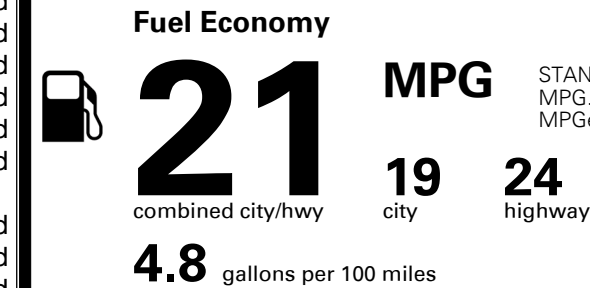

TOTAL MANUFACTURER'S SUGGESTED RETAIL PRICE ▶

\$ 40,855.00

EPA DOT Fuel Economy and Environment

Gasoline Vehicle

STANDARD SUVs range from 13 to 93 MPG. The best vehicle rates 136 MPGe.

You spend \$2,250 more in fuel costs over 5 years compared to the average new vehicle.

Annual fuel cost \$1,950

Fuel Economy & Greenhouse Gas Rating (tailpipe only)

Smog Rating (tailpipe only)

This vehicle emits 426 grams CO₂ per mile. The best emits 0 grams per mile (tailpipe only). Producing and distributing fuel also create emissions; learn more at fueleconomy.gov.