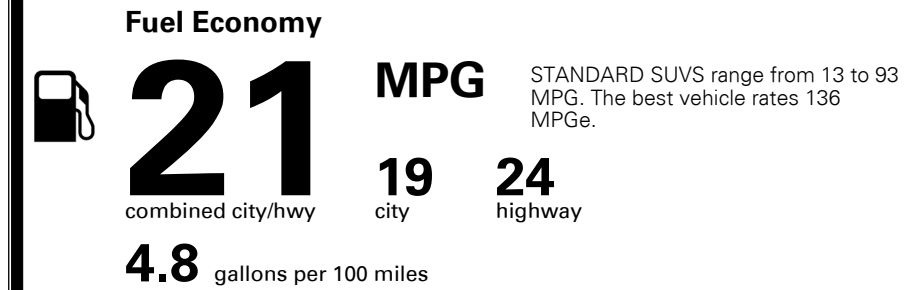

MSRP INCLUDING OPTIONS \$ 40,235.00

INLAND FREIGHT AND HANDLING \$ 1,095.00

TOTAL MANUFACTURER'S SUGGESTED RETAIL PRICE ▶ \$ 41,330.00

TOTAL ADDITIONAL WEIGHT: 18.7

EPA DOT Fuel Economy and Environment

Gasoline Vehicle