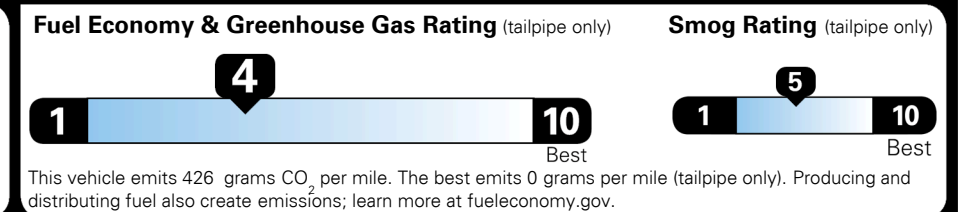

Actual results will vary for many reasons, including driving conditions and how you drive and maintain your vehicle. The average new vehicle gets 27 MPG and costs $7,500 to fuel over 5 years. Cost estimates are based on 15,000 miles per year at $ 2.70 per gallon. MPGe is miles per gasoline gallon equivalent. Vehicle emissions are a significant cause of climate change and smog.

fueleconomy.gov

Calculate personalized estimates and compare vehicles

GOVERNMENT 5-STAR SAFETY RATINGS

Overall Vehicle Score	Not Rated	
Based on the combined rating of frontal, side and rollover. Should ONLY be compared to other vehicles of similar size and weight.		
Frontal Crash	Driver	Not Rated
	Passenger	Not Rated
Based on the risk of injury in a frontal impact. Should ONLY be compared to other vehicles of similar size and weight.		
Side Crash	Front seat	Not Rated
	Rear seat	Not Rated
Star ratings based on the risk of injury in a side impact.		
Rollover	Not Rated	
Star ratings based on the risk of rollover in a single-vehicle crash.		

Star ratings range from 1 to 5 stars (★★★★★) with 5 being the highest. Source: National Highway Traffic Safety Administration (NHTSA). www.safercar.gov or 1-888-327-4236

Manufacturer's suggested retail price includes Manufacturer's recommended pre-delivery service. License and title fees, state and local taxes and other dealer installed options and accessories are not included in the manufacturer's suggested retail price.

PARTS CONTENT INFORMATION

FOR VEHICLES IN THIS CAR LINE U.S./CANADIAN PARTS CONTENT: 51 %

MAJOR SOURCES OF FOREIGN PARTS: KOREA: 49%

NOTE: PARTS CONTENT DOES NOT INCLUDE FINAL ASSEMBLY, DISTRIBUTION, OR OTHER NON-PARTS COSTS.

FOR THIS VEHICLE FINAL ASSEMBLY POINT: WEST POINT, GA, USA

COUNTRY OF ORIGIN ENGINE: KOREA
TRANSMISSION: USA