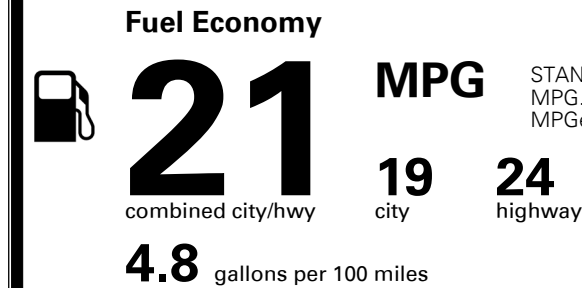

\$210.00

MSRP INCLUDING OPTIONS

\$ 39,300.00

INLAND FREIGHT AND HANDLING

\$ 1,045.00

TOTAL MANUFACTURER'S SUGGESTED RETAIL PRICE ▶

\$ 40,345.00

TOTAL ADDITIONAL WEIGHT: 11.3

EPA DOT Fuel Economy and Environment

Gasoline Vehicle

You spend
\$2,250
 more in fuel costs
 over 5 years
 compared to the
 average new vehicle.

Annual fuel cost
\$1,950

Actual results will vary for many reasons, including driving conditions and how you drive and maintain your vehicle. The average new vehicle gets 27 MPG and costs \$7,500 to fuel over 5 years. Cost estimates are based on 15,000 miles per year at \$ 2.70 per gallon. MPGe is miles per gasoline gallon equivalent. Vehicle emissions are a significant cause of climate change and smog.