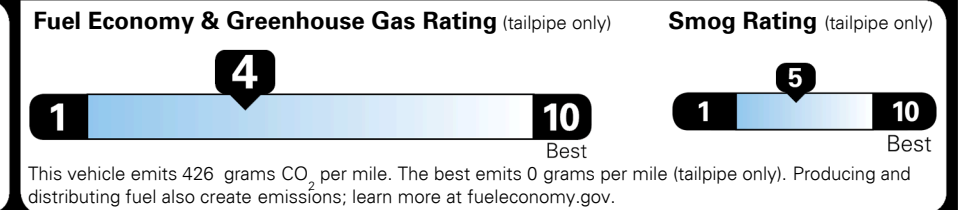

\$210.00

MSRP INCLUDING OPTIONS

\$ 39,300.00

INLAND FREIGHT AND HANDLING

\$ 1,045.00

TOTAL MANUFACTURER'S SUGGESTED RETAIL PRICE ▶

\$ 40,345.00

TOTAL ADDITIONAL WEIGHT: 11.3

EPA DOT Fuel Economy and Environment

Gasoline Vehicle

You spend
\$2,250
 more in fuel costs
 over 5 years
 compared to the
 average new vehicle.

Annual fuel cost
\$1,950

Actual results will vary for many reasons, including driving conditions and how you drive and maintain your vehicle. The average new vehicle gets 27 MPG and costs \$7,500 to fuel over 5 years. Cost estimates are based on 15,000 miles per year at \$ 2.70 per gallon. MPGe is miles per gasoline gallon equivalent. Vehicle emissions are a significant cause of climate change and smog.