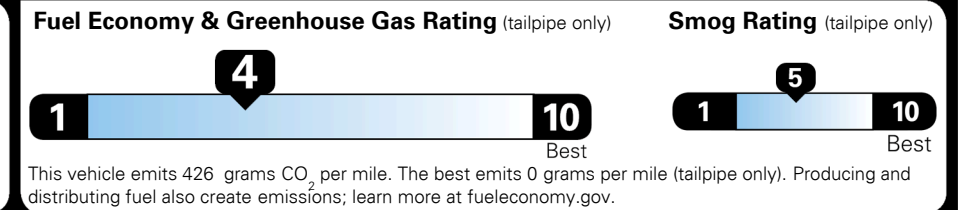

You spend **$2,250** more in fuel costs over 5 years compared to the average new vehicle.

Annual fuel cost **$1,950**