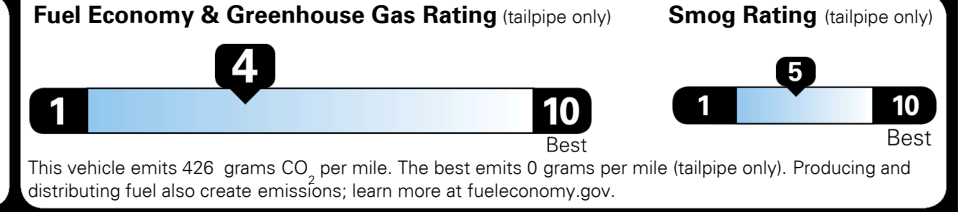

You spend **$2,250** more in fuel costs over 5 years compared to the average new vehicle.

Annual fuel cost $1,950

Actual results will vary for many reasons, including driving conditions and how you drive and maintain your vehicle. The average new vehicle gets 27 MPG and costs $7,500 to fuel over 5 years. Cost estimates are based on 15,000 miles per year at $ 2.70 per gallon. MPGe is miles per gasoline gallon equivalent. Vehicle emissions are a significant cause of climate change and smog.

fueleconomy.gov

Calculate personalized estimates and compare vehicles

GOVERNMENT 5-STAR SAFETY RATINGS

Overall Vehicle Score		Not Rated
Based on the combined rating of frontal, side and rollover. Should ONLY be compared to other vehicles of similar size and weight.		
Frontal Crash	Driver Passenger	Not Rated
Based on the risk of injury in a frontal impact. Should ONLY be compared to other vehicles of similar size and weight.		
Side Crash	Front seat Rear seat	Not Rated
Star ratings based on the risk of injury in a side impact.		
Rollover		Not Rated
Star ratings based on the risk of rollover in a single-vehicle crash.		

Star ratings range from 1 to 5 stars (★★★★★) with 5 being the highest. Source: National Highway Traffic Safety Administration (NHTSA). www.safercar.gov or 1-888-327-4236

Manufacturer's suggested retail price includes Manufacturer's recommended pre-delivery service. License and title fees, state and local taxes and other dealer installed options and accessories are not included in the manufacturer's suggested retail price.

PARTS CONTENT INFORMATION

FOR VEHICLES IN THIS CAR LINE U.S./CANADIAN PARTS CONTENT: 51 %

MAJOR SOURCES OF FOREIGN PARTS: KOREA: 49%

NOTE: PARTS CONTENT DOES NOT INCLUDE FINAL ASSEMBLY, DISTRIBUTION, OR OTHER NON-PARTS COSTS.

FOR THIS VEHICLE FINAL ASSEMBLY POINT: WEST POINT, GA, USA

COUNTRY OF ORIGIN ENGINE: KOREA
TRANSMISSION: USA

TOTAL ADDITIONAL WEIGHT: 17.8