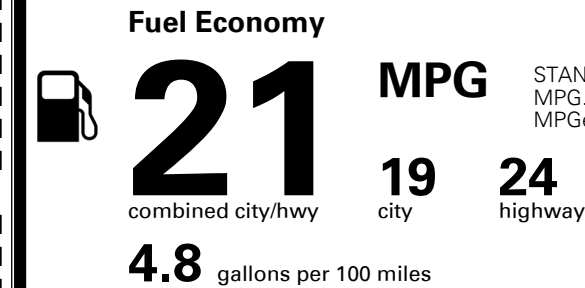

\$395.00
 \$1,495.00

\$210.00
 \$450.00

MSRP INCLUDING OPTIONS

\$ 41,640.00

INLAND FREIGHT AND HANDLING

\$ 1,095.00

TOTAL MANUFACTURER'S SUGGESTED RETAIL PRICE ▶

\$ 42,735.00

EPA DOT Fuel Economy and Environment

Gasoline Vehicle

You spend **\$2,250** more in fuel costs over 5 years compared to the average new vehicle.

Annual fuel cost **\$1,950**

Actual results will vary for many reasons, including driving conditions and how you drive and maintain your vehicle. The average new vehicle gets 27 MPG and costs \$7,500 to fuel over 5 years. Cost estimates are based on 15,000 miles per year at \$ 2.70 per gallon. MPGe is miles per gasoline gallon equivalent. Vehicle emissions are a significant cause of climate change and smog.