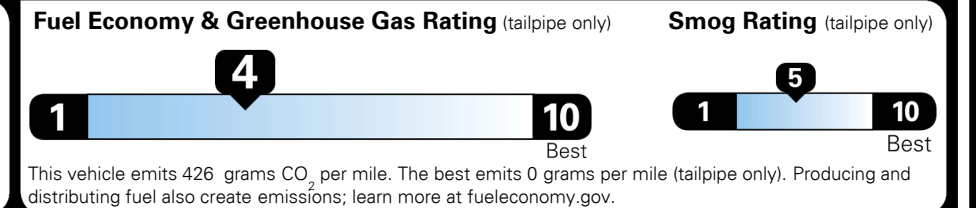

\$395.00
 \$1,495.00

\$210.00
 \$450.00

MSRP INCLUDING OPTIONS

\$ 41,640.00

INLAND FREIGHT AND HANDLING

\$ 1,095.00

TOTAL MANUFACTURER'S SUGGESTED RETAIL PRICE ▶

\$ 42,735.00

EPA DOT Fuel Economy and Environment

Gasoline Vehicle

You spend **\$2,250** more in fuel costs over 5 years compared to the average new vehicle.

Annual fuel cost **\$1,950**

Actual results will vary for many reasons, including driving conditions and how you drive and maintain your vehicle. The average new vehicle gets 27 MPG and costs \$7,500 to fuel over 5 years. Cost estimates are based on 15,000 miles per year at \$ 2.70 per gallon. MPGe is miles per gasoline gallon equivalent. Vehicle emissions are a significant cause of climate change and smog.