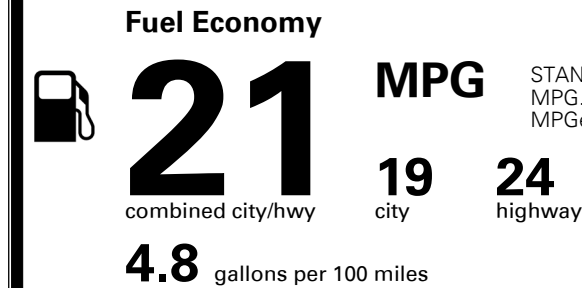

## EPA DOT Fuel Economy and Environment

Gasoline Vehicle

STANDARD SUVs range from 13 to 83 MPG. The best vehicle rates 136 MPGe.

**You spend \$2,250 more in fuel costs over 5 years** compared to the average new vehicle.