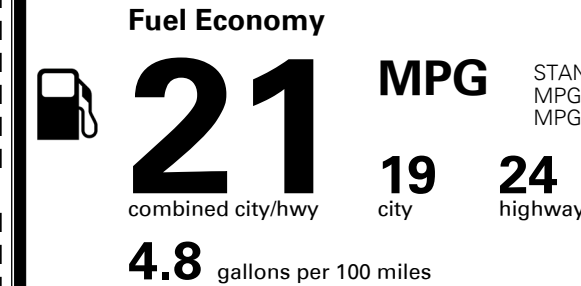

TOTAL ADDITIONAL WEIGHT: 69.8

#1 MASS MARKET BRAND IN
 J.D. POWER INITIAL QUALITY,
 5 YEARS IN A ROW.

GIVE IT EVERYTHING **KIA**

For J.D. Power 2019 award information, go to jdpower.com/awards for more details.

EPA DOT Fuel Economy and Environment

Gasoline Vehicle

STANDARD SUVs range from 13 to 93 MPG. The best vehicle rates 136 MPGe.

You spend
\$2,250
 more in fuel costs
 over 5 years
 compared to the
 average new vehicle.