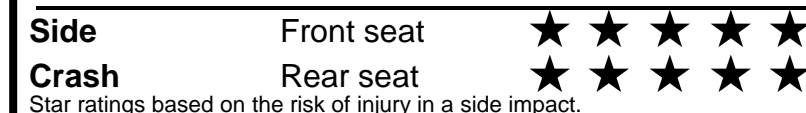

GOVERNMENT 5-STAR SAFETY RATINGS

PARTS CONTENT INFORMATION

Overall Vehicle Score

Based on the combined rating of frontal, side and rollover.
Should ONLY be compared to other vehicles of similar size and weight.