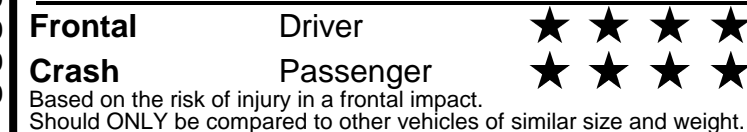

fuelconomy.gov

Calculate personalized estimates and compare vehicles

GOVERNMENT 5-STAR SAFETY RATINGS

PARTS CONTENT INFORMATION

Overall Vehicle Score

Based on the combined rating of frontal, side and rollover.
Should ONLY be compared to other vehicles of similar size and weight.