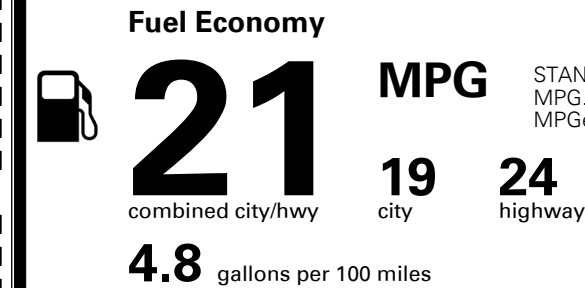

MSRP INCLUDING OPTIONS

\$ 42,330.00

INLAND FREIGHT AND HANDLING

\$ 1,095.00

TOTAL MANUFACTURER'S SUGGESTED RETAIL PRICE ▶

\$ 43,425.00

EPA DOT Fuel Economy and Environment

Gasoline Vehicle

STANDARD SUVs range from 13 to 93 MPG. The best vehicle rates 136 MPGe.

You spend
\$2,250
more in fuel costs
over 5 years
compared to the
average new vehicle.

Annual fuel cost
\$1,950

Fuel Economy & Greenhouse Gas Rating (tailpipe only)