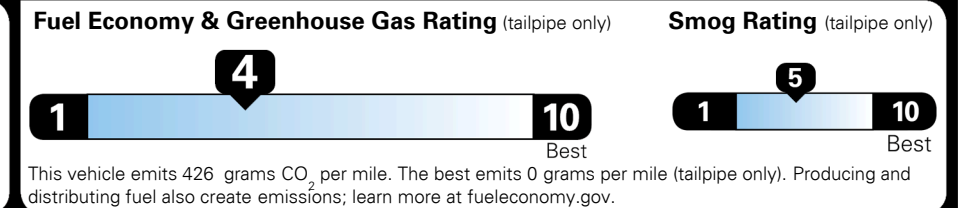

Actual results will vary for many reasons, including driving conditions and how you drive and maintain your vehicle. The average new vehicle gets 27 MPG and costs $7,500 to fuel over 5 years. Cost estimates are based on 15,000 miles per year at $ 2.70 per gallon. MPGe is miles per gasoline gallon equivalent. Vehicle emissions are a significant cause of climate change and smog.

fuel economy.gov

Calculate personalized estimates and compare vehicles

GOVERNMENT 5-STAR SAFETY RATINGS

Overall Vehicle Score ★★★★★

Based on the combined rating of frontal, side and rollover. Should ONLY be compared to other vehicles of similar size and weight.

Frontal Driver ★★★★★

Crash Passenger ★★★★★

Based on the risk of injury in a frontal impact. Should ONLY be compared to other vehicles of similar size and weight.

Side Front seat ★★★★★

Crash Rear seat ★★★★★

Star ratings based on the risk of injury in a side impact.

Rollover ★★★★★

Star ratings based on the risk of rollover in a single-vehicle crash.

Star ratings range from 1 to 5 stars (★★★★★) with 5 being the highest.

Source: National Highway Traffic Safety Administration (NHTSA).

www.safercar.gov or 1-888-327-4236

Manufacturer's suggested retail price includes Manufacturer's recommended pre-delivery service. License and title fees, state and local taxes and other dealer installed options and accessories are not included in the manufacturer's suggested retail price.

PARTS CONTENT INFORMATION

FOR VEHICLES IN THIS CAR LINE U.S./CANADIAN PARTS CONTENT: 51 %

MAJOR SOURCES OF FOREIGN PARTS: KOREA: 49%

NOTE: PARTS CONTENT DOES NOT INCLUDE FINAL ASSEMBLY, DISTRIBUTION, OR OTHER NON-PARTS COSTS.

FOR THIS VEHICLE FINAL ASSEMBLY POINT: WEST POINT, GA, USA

COUNTRY OF ORIGIN

ENGINE: KOREA

TRANSMISSION: USA