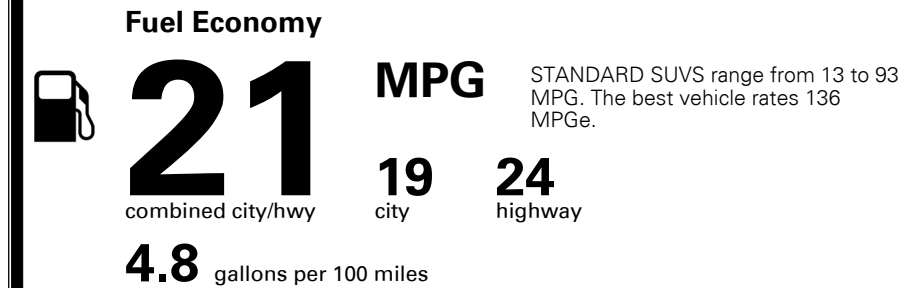

INLAND FREIGHT AND HANDLING

\$ 1,095.00

TOTAL MANUFACTURER'S SUGGESTED RETAIL PRICE ▶

\$ 41,425.00

TOTAL ADDITIONAL WEIGHT: 51.3

#1 MASS MARKET BRAND IN
 J.D. POWER INITIAL QUALITY,
 5 YEARS IN A ROW.

GIVE IT EVERYTHING

For J.D. Power 2019 award information, go to jdpower.com/awards for more details.

EPA DOT Fuel Economy and Environment

Gasoline Vehicle

You spend
\$2,250
 more in fuel costs
 over 5 years
 compared to the
 average new vehicle.