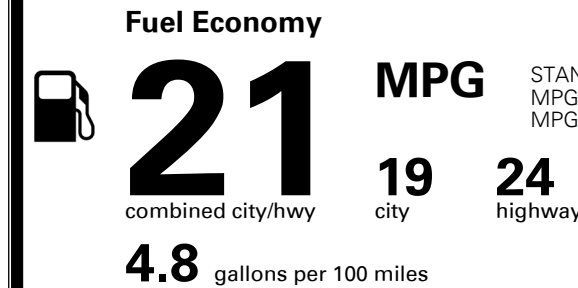

\$395.00
 \$1,495.00

\$ 40,980.00

\$ 1,095.00

\$ 42,075.00

#1 MASS MARKET BRAND IN
 J.D. POWER INITIAL QUALITY,
 5 YEARS IN A ROW.

GIVE IT EVERYTHING KIA

For J.D. Power 2019 award information, go to jdpower.com/awards for more details.

EPA DOT Fuel Economy and Environment

Gasoline Vehicle

STANDARD SUVs range from 13 to 93 MPG. The best vehicle rates 136 MPGe.

You spend
\$2,250
 more in fuel costs
 over 5 years
 compared to the
 average new vehicle.

Annual fuel cost
\$1,950

Fuel Economy & Greenhouse Gas Rating (tailpipe only) Smog Rating (tailpipe only)

This vehicle emits 426 grams CO₂ per mile. The best emits 0 grams per mile (tailpipe only). Producing and distributing fuel also create emissions; learn more at fuel economy.gov.