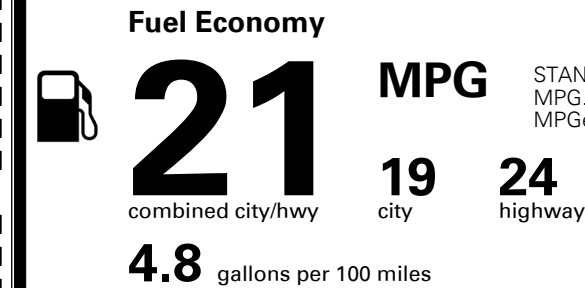

MSRP INCLUDING OPTIONS

\$ 41,030.00

INLAND FREIGHT AND HANDLING

\$ 1,095.00

TOTAL MANUFACTURER'S SUGGESTED RETAIL PRICE ▶

\$ 42,125.00

TOTAL ADDITIONAL WEIGHT: 0.6

#1 MASS MARKET BRAND IN
 J.D. POWER INITIAL QUALITY,
 5 YEARS IN A ROW.

GIVE IT EVERYTHING KIA

For J.D. Power 2019 award information, go to jdpower.com/awards for more details.

EPA DOT Fuel Economy and Environment

Gasoline Vehicle

STANDARD SUVs range from 13 to 93 MPG. The best vehicle rates 136 MPGe.

You spend
\$2,250
 more in fuel costs
 over 5 years
 compared to the
 average new vehicle.

Annual fuel cost
\$1,950

Fuel Economy & Greenhouse Gas Rating (tailpipe only) Smog Rating (tailpipe only)

This vehicle emits 426 grams CO₂ per mile. The best emits 0 grams per mile (tailpipe only). Producing and distributing fuel also create emissions; learn more at fuelconomy.gov.