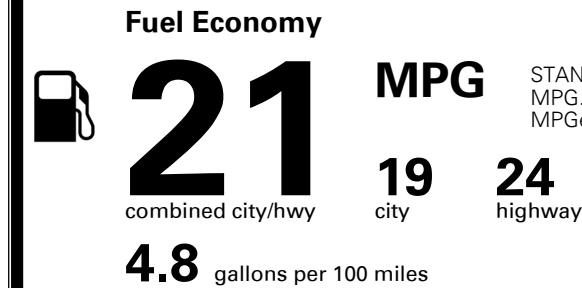

\$395.00
 \$1,495.00

\$ 40,980.00

\$ 1,095.00

\$ 42,075.00

#1 MASS MARKET BRAND IN
 J.D. POWER INITIAL QUALITY,
 5 YEARS IN A ROW.

GIVE IT EVERYTHING KIA

For J.D. Power 2019 award information, go to jdpower.com/awards for more details.

EPA DOT Fuel Economy and Environment

Gasoline Vehicle

STANDARD SUVs range from 13 to 93 MPG. The best vehicle rates 136 MPGe.

You spend
\$2,250
 more in fuel costs
 over 5 years
 compared to the
 average new vehicle.