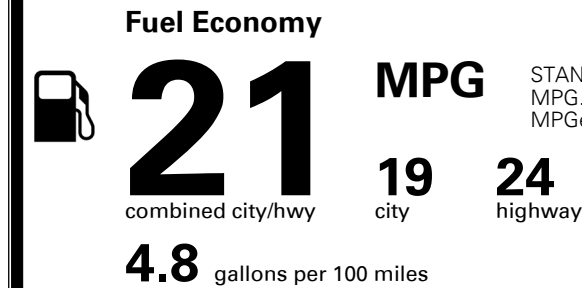

- EX Premium Package
- 2nd Row Captain Chairs (2 seats)
- 20" Machined Finished Alloy Wheels

\$1,495.00

MSRP INCLUDING OPTIONS

\$ 40,585.00

INLAND FREIGHT AND HANDLING

\$ 1,095.00

TOTAL MANUFACTURER'S SUGGESTED RETAIL PRICE ▶

\$ 41,680.00

TOTAL ADDITIONAL WEIGHT:

EPA DOT Fuel Economy and Environment

Gasoline Vehicle

You spend
\$2,250
 more in fuel costs
 over 5 years
 compared to the
 average new vehicle.

Annual fuel cost
\$1,950