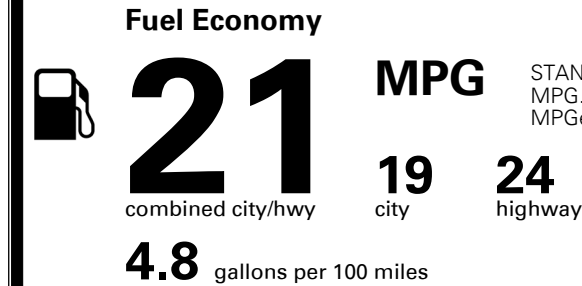

\$210.00
 \$60.00

MSRP INCLUDING OPTIONS

\$ 39,360.00

INLAND FREIGHT AND HANDLING

\$ 1,095.00

TOTAL MANUFACTURER'S SUGGESTED RETAIL PRICE ▶

\$ 40,455.00

EPA DOT Fuel Economy and Environment

Gasoline Vehicle

You spend **\$2,250** more in fuel costs over 5 years compared to the average new vehicle.

Annual fuel cost **\$1,950**

Actual results will vary for many reasons, including driving conditions and how you drive and maintain your vehicle. The average new vehicle gets 27 MPG and costs \$7,500 to fuel over 5 years. Cost estimates are based on 15,000 miles per year at \$ 2.70 per gallon. MPGe is miles per gasoline gallon equivalent. Vehicle emissions are a significant cause of climate change and smog.