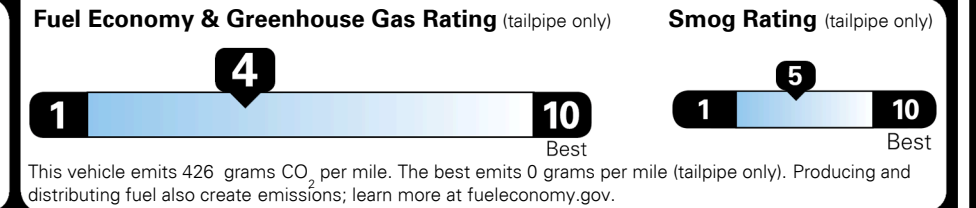

You spend **$2,250** more in fuel costs over 5 years compared to the average new vehicle.

Annual fuel cost **$1,950**

Actual results will vary for many reasons, including driving conditions and how you drive and maintain your vehicle. The average new vehicle gets 27 MPG and costs $7,500 to fuel over 5 years. Cost estimates are based on 15,000 miles per year at $ 2.70 per gallon. MPGe is miles per gasoline gallon equivalent. Vehicle emissions are a significant cause of climate change and smog.

fueleconomy.gov

Calculate personalized estimates and compare vehicles

GOVERNMENT 5-STAR SAFETY RATINGS

Overall Vehicle Score Not Rated

Based on the combined rating of frontal, side and rollover. Should ONLY be compared to other vehicles of similar size and weight.

Frontal Driver Not Rated

Crash Passenger Not Rated

Based on the risk of injury in a frontal impact. Should ONLY be compared to other vehicles of similar size and weight.

Side Front seat Not Rated

Crash Rear seat Not Rated

Star ratings based on the risk of injury in a side impact.

Rollover Not Rated

Star ratings based on the risk of rollover in a single-vehicle crash.

Star ratings range from 1 to 5 stars (★★★★★) with 5 being the highest.

Source: National Highway Traffic Safety Administration (NHTSA).

www.safercar.gov or 1-888-327-4236

Manufacturer's suggested retail price includes Manufacturer's recommended pre-delivery service. License and title fees, state and local taxes and other dealer installed options and accessories are not included in the manufacturer's suggested retail price.

PARTS CONTENT INFORMATION

FOR VEHICLES IN THIS CAR LINE U.S./CANADIAN PARTS CONTENT: 51 %

MAJOR SOURCES OF FOREIGN PARTS: KOREA: 49%

NOTE: PARTS CONTENT DOES NOT INCLUDE FINAL ASSEMBLY, DISTRIBUTION, OR OTHER NON-PARTS COSTS.

FOR THIS VEHICLE FINAL ASSEMBLY POINT: WEST POINT, GA, USA

COUNTRY OF ORIGIN ENGINE: KOREA

TRANSMISSION: USA

TOTAL ADDITIONAL WEIGHT: 12.1