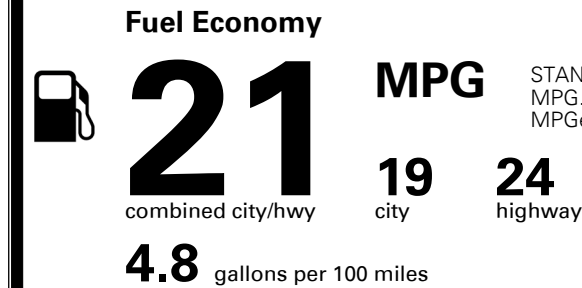

## EPA DOT Fuel Economy and Environment

Gasoline Vehicle

STANDARD SUVs range from 13 to 93 MPG. The best vehicle rates 136 MPGe.

You spend  
**\$2,250**  
 more in fuel costs  
 over 5 years  
 compared to the  
 average new vehicle.