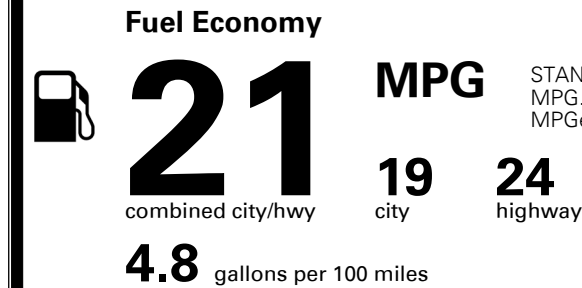

## EPA DOT Fuel Economy and Environment

Gasoline Vehicle

STANDARD SUVs range from 13 to 93 MPG. The best vehicle rates 136 MPGe.

**You spend \$2,250 more in fuel costs over 5 years** compared to the average new vehicle.