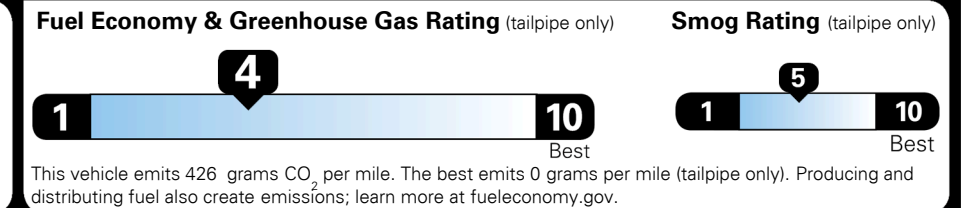

Actual results will vary for many reasons, including driving conditions and how you drive and maintain your vehicle. The average new vehicle gets 27 MPG and costs $7,500 to fuel over 5 years. Cost estimates are based on 15,000 miles per year at $ 2.70 per gallon. MPGe is miles per gasoline gallon equivalent. Vehicle emissions are a significant cause of climate change and smog.

fuelconomy.gov

Calculate personalized estimates and compare vehicles

GOVERNMENT 5-STAR SAFETY RATINGS

Overall Vehicle Score ★ ★ ★ ★ ★

Based on the combined rating of frontal, side and rollover. Should ONLY be compared to other vehicles of similar size and weight.

Frontal Driver ★ ★ ★ ★

Crash Passenger ★ ★ ★ ★

Based on the risk of injury in a frontal impact. Should ONLY be compared to other vehicles of similar size and weight.

Side Front seat ★ ★ ★ ★ ★

Crash Rear seat ★ ★ ★ ★ ★

Star ratings based on the risk of injury in a side impact.

Rollover ★ ★ ★ ★

Star ratings based on the risk of rollover in a single-vehicle crash.

Star ratings range from 1 to 5 stars (★★★★★) with 5 being the highest.

Source: National Highway Traffic Safety Administration (NHTSA).

www.safercar.gov or 1-888-327-4236

Manufacturer's suggested retail price includes Manufacturer's recommended pre-delivery service. License and title fees, state and local taxes and other dealer installed options and accessories are not included in the manufacturer's suggested retail price.

PARTS CONTENT INFORMATION

FOR VEHICLES IN THIS CAR LINE U.S./CANADIAN PARTS CONTENT: 51 %

MAJOR SOURCES OF FOREIGN PARTS: KOREA: 49%

NOTE: PARTS CONTENT DOES NOT INCLUDE FINAL ASSEMBLY, DISTRIBUTION, OR OTHER NON-PARTS COSTS.

FOR THIS VEHICLE FINAL ASSEMBLY POINT: WEST POINT, GA, USA

COUNTRY OF ORIGIN

ENGINE: KOREA

TRANSMISSION: USA