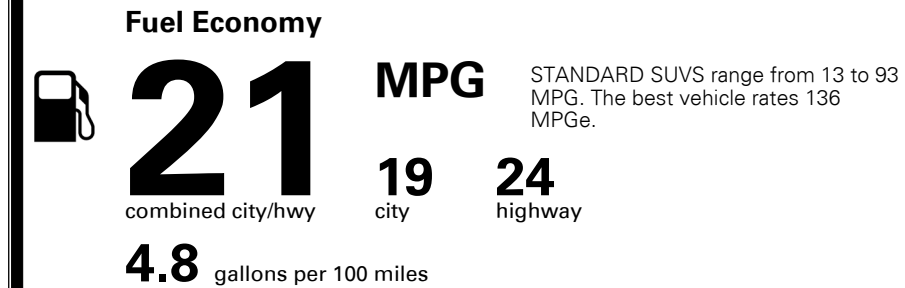

Gasoline Vehicle

You spend
\$2,250
 more in fuel costs
 over 5 years
 compared to the
 average new vehicle.

Annual fuel cost
\$1,950

Actual results will vary for many reasons, including driving conditions and how you drive and maintain your vehicle. The average new vehicle gets 27 MPG and costs \$7,500 to fuel over 5 years. Cost estimates are based on 15,000 miles per year at \$ 2.70 per gallon. MPGe is miles per gasoline gallon equivalent. Vehicle emissions are a significant cause of climate change and smog.