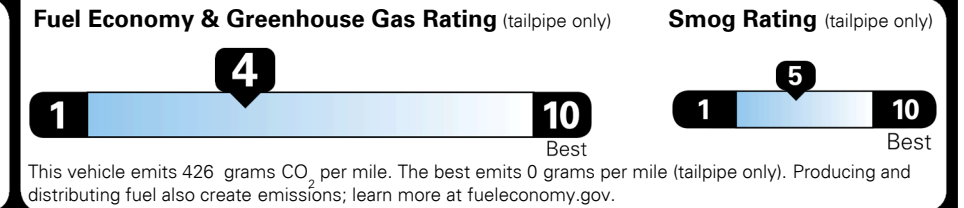

Actual results will vary for many reasons, including driving conditions and how you drive and maintain your vehicle. The average new vehicle gets 27 MPG and costs $7,500 to fuel over 5 years. Cost estimates are based on 15,000 miles per year at $ 2.70 per gallon. MPGe is miles per gasoline gallon equivalent. Vehicle emissions are a significant cause of climate change and smog.

fuel economy.gov

Calculate personalized estimates and compare vehicles

GOVERNMENT 5-STAR SAFETY RATINGS

Overall Vehicle Score ★ ★ ★ ★ ★

Based on the combined rating of frontal, side and rollover. Should ONLY be compared to other vehicles of similar size and weight.

Frontal Driver ★ ★ ★ ★ ★
Crash Passenger ★ ★ ★ ★ ★

Based on the risk of injury in a frontal impact. Should ONLY be compared to other vehicles of similar size and weight.

Side Front seat ★ ★ ★ ★ ★
Crash Rear seat ★ ★ ★ ★ ★

Star ratings based on the risk of injury in a side impact.

Rollover ★ ★ ★ ★ ★

Star ratings based on the risk of rollover in a single-vehicle crash.

Star ratings range from 1 to 5 stars (★★★★★) with 5 being the highest.
Source: National Highway Traffic Safety Administration (NHTSA).
www.safercar.gov or 1-888-327-4236

Manufacturer's suggested retail price includes Manufacturer's recommended pre-delivery service. License and title fees, state and local taxes and other dealer installed options and accessories are not included in the manufacturer's suggested retail price.

PARTS CONTENT INFORMATION

FOR VEHICLES IN THIS CAR LINE U.S./CANADIAN PARTS CONTENT: 51 %

MAJOR SOURCES OF FOREIGN PARTS: KOREA: 49%

NOTE: PARTS CONTENT DOES NOT INCLUDE FINAL ASSEMBLY, DISTRIBUTION, OR OTHER NON-PARTS COSTS.

FOR THIS VEHICLE FINAL ASSEMBLY POINT: WEST POINT, GA, USA

COUNTRY OF ORIGIN ENGINE:

KOREA

TRANSMISSION:

USA