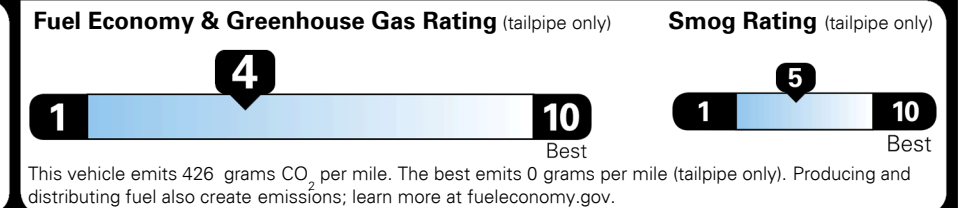

Actual results will vary for many reasons, including driving conditions and how you drive and maintain your vehicle. The average new vehicle gets 27 MPG and costs $7,500 to fuel over 5 years. Cost estimates are based on 15,000 miles per year at $ 2.70 per gallon. MPGe is miles per gasoline gallon equivalent. Vehicle emissions are a significant cause of climate change and smog.

fuel economy.gov

Calculate personalized estimates and compare vehicles

GOVERNMENT 5-STAR SAFETY RATINGS

Overall Vehicle Score ★★★★★

Based on the combined rating of frontal, side and rollover. Should ONLY be compared to other vehicles of similar size and weight.

Frontal Driver ★★★★★

Crash Passenger ★★★★★

Based on the risk of injury in a frontal impact. Should ONLY be compared to other vehicles of similar size and weight.

Side Front seat ★★★★★

Crash Rear seat ★★★★★

Star ratings based on the risk of injury in a side impact.

Rollover ★★★★★

Star ratings based on the risk of rollover in a single-vehicle crash.

Star ratings range from 1 to 5 stars (★★★★★) with 5 being the highest.

Source: National Highway Traffic Safety Administration (NHTSA).

www.safercar.gov or 1-888-327-4236

Manufacturer's suggested retail price includes Manufacturer's recommended pre-delivery service. License and title fees, state and local taxes and other dealer installed options and accessories are not included in the manufacturer's suggested retail price.

PARTS CONTENT INFORMATION

FOR VEHICLES IN THIS CAR LINE U.S./CANADIAN PARTS CONTENT: 51 %

MAJOR SOURCES OF FOREIGN PARTS: KOREA: 49%

NOTE: PARTS CONTENT DOES NOT INCLUDE FINAL ASSEMBLY, DISTRIBUTION, OR OTHER NON-PARTS COSTS.

FOR THIS VEHICLE FINAL ASSEMBLY POINT: WEST POINT, GA, USA

COUNTRY OF ORIGIN

ENGINE: KOREA

TRANSMISSION: USA