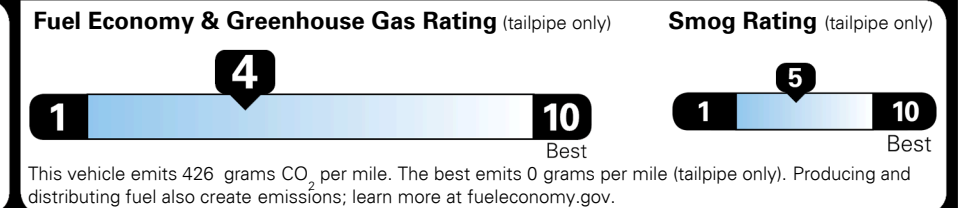

\$1,495.00

\$50.00

\$ 40,635.00

\$ 1,095.00

\$ 41,730.00

#1 MASS MARKET BRAND IN
 J.D. POWER INITIAL QUALITY,
 5 YEARS IN A ROW.

GIVE IT EVERYTHING **KIA**

For J.D. Power 2019 award information, go to jdpower.com/awards for more details.

EPA DOT Fuel Economy and Environment

Gasoline Vehicle

You spend
\$2,250
 more in fuel costs
 over 5 years
 compared to the
 average new vehicle.

Annual fuel cost
\$1,950

Actual results will vary for many reasons, including driving conditions and how you drive and maintain your vehicle. The average new vehicle gets 27 MPG and costs \$7,500 to fuel over 5 years. Cost estimates are based on 15,000 miles per year at \$ 2.70 per gallon. MPGe is miles per gasoline gallon equivalent. Vehicle emissions are a significant cause of climate change and smog.