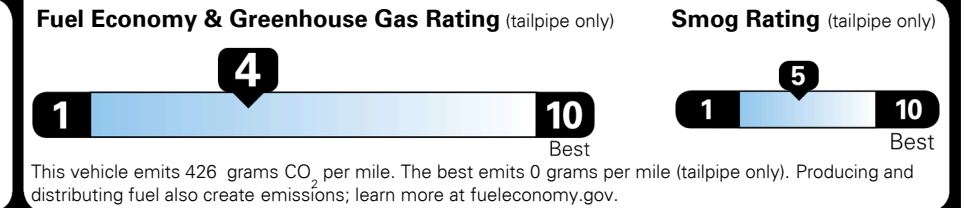

Actual results will vary for many reasons, including driving conditions and how you drive and maintain your vehicle. The average new vehicle gets 27 MPG and costs $7,500 to fuel over 5 years. Cost estimates are based on 15,000 miles per year at $ 2.70 per gallon. MPGe is miles per gasoline gallon equivalent. Vehicle emissions are a significant cause of climate change and smog.

fuel economy.gov

Calculate personalized estimates and compare vehicles

GOVERNMENT 5-STAR SAFETY RATINGS

Overall Vehicle Score ★ ★ ★ ★ ★

Based on the combined rating of frontal, side and rollover. Should ONLY be compared to other vehicles of similar size and weight.

Frontal Driver ★ ★ ★ ★ ★
Crash Passenger ★ ★ ★ ★ ★

Based on the risk of injury in a frontal impact. Should ONLY be compared to other vehicles of similar size and weight.

Side Front seat ★ ★ ★ ★ ★
Crash Rear seat ★ ★ ★ ★ ★

Star ratings based on the risk of injury in a side impact.

Rollover ★ ★ ★ ★ ★

Star ratings based on the risk of rollover in a single-vehicle crash.

Star ratings range from 1 to 5 stars (★★★★★) with 5 being the highest.

Source: National Highway Traffic Safety Administration (NHTSA).

www.safercar.gov or 1-888-327-4236

Manufacturer's suggested retail price includes Manufacturer's recommended pre-delivery service. License and title fees, state and local taxes and other dealer installed options and accessories are not included in the manufacturer's suggested retail price.

PARTS CONTENT INFORMATION

FOR VEHICLES IN THIS CAR LINE U.S./CANADIAN PARTS CONTENT: 51 %

MAJOR SOURCES OF FOREIGN PARTS: KOREA: 49%

NOTE: PARTS CONTENT DOES NOT INCLUDE FINAL ASSEMBLY, DISTRIBUTION, OR OTHER NON-PARTS COSTS.

FOR THIS VEHICLE FINAL ASSEMBLY POINT: WEST POINT, GA, USA

COUNTRY OF ORIGIN

ENGINE: KOREA

TRANSMISSION: USA