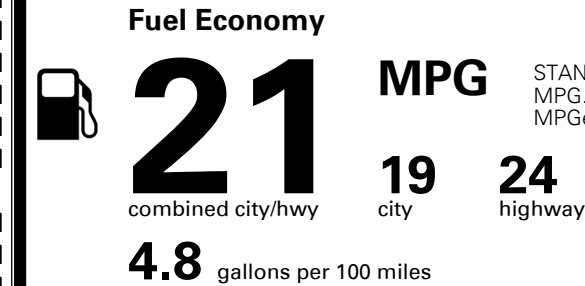

TOTAL ADDITIONAL WEIGHT: 73.6

#1 MASS MARKET BRAND IN
 J.D. POWER INITIAL QUALITY,
 5 YEARS IN A ROW.

GIVE IT EVERYTHING KIA

For J.D. Power 2019 award information, go to jdpower.com/awards for more details.

EPA DOT Fuel Economy and Environment

Gasoline Vehicle

STANDARD SUVs range from 13 to 93 MPG. The best vehicle rates 136 MPGe.

You spend
\$2,250
 more in fuel costs
 over 5 years
 compared to the
 average new vehicle.