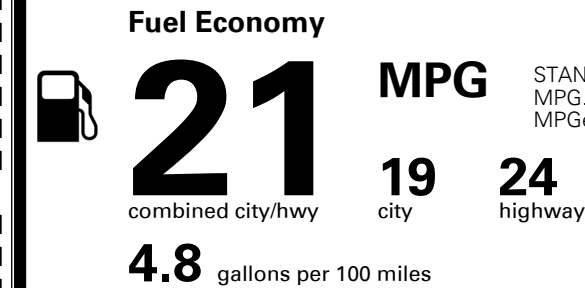

MSRP INCLUDING OPTIONS

\$ 40,655.00

INLAND FREIGHT AND HANDLING

\$ 1,095.00

TOTAL MANUFACTURER'S SUGGESTED RETAIL PRICE ▶

\$ 41,750.00

EPA DOT Fuel Economy and Environment

Gasoline Vehicle

STANDARD SUVs range from 13 to 93 MPG. The best vehicle rates 136 MPGe.

You spend
\$2,250
 more in fuel costs
 over 5 years
 compared to the
 average new vehicle.

Annual fuel cost
\$1,950

Fuel Economy & Greenhouse Gas Rating (tailpipe only) Smog Rating (tailpipe only)