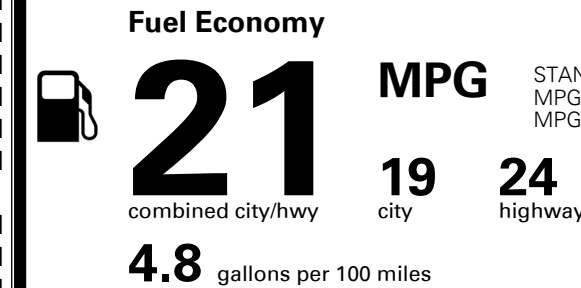

### TOTAL MANUFACTURER'S SUGGESTED RETAIL PRICE ▶

\$ 41,190.00

TOTAL ADDITIONAL WEIGHT: 62.0

#1 MASS MARKET BRAND IN  
 J.D. POWER INITIAL QUALITY,  
 5 YEARS IN A ROW.

GIVE IT EVERYTHING **KIA**

For J.D. Power 2019 award information, go to [jdpower.com/awards](http://jdpower.com/awards) for more details.

## EPA DOT Fuel Economy and Environment

Gasoline Vehicle

STANDARD SUVs range from 13 to 93 MPG. The best vehicle rates 136 MPGe.

You spend  
**\$2,250**  
 more in fuel costs  
 over 5 years  
 compared to the  
 average new vehicle.