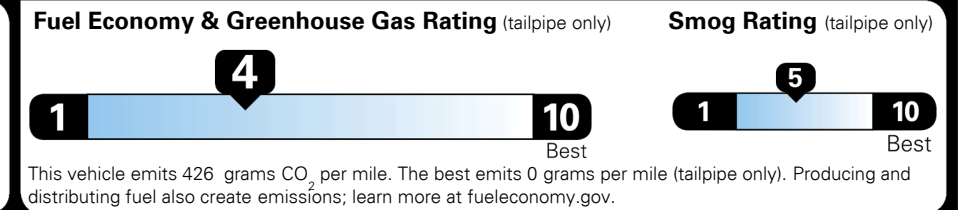

Actual results will vary for many reasons, including driving conditions and how you drive and maintain your vehicle. The average new vehicle gets 27 MPG and costs $7,500 to fuel over 5 years. Cost estimates are based on 15,000 miles per year at $ 2.70 per gallon. MPGe is miles per gasoline gallon equivalent. Vehicle emissions are a significant cause of climate change and smog.

fueleconomy.gov

Calculate personalized estimates and compare vehicles

GOVERNMENT 5-STAR SAFETY RATINGS

Overall Vehicle Score		Not Rated
Based on the combined rating of frontal, side and rollover. Should ONLY be compared to other vehicles of similar size and weight.		
Frontal	Driver	Not Rated
Crash	Passenger	Not Rated
Based on the risk of injury in a frontal impact. Should ONLY be compared to other vehicles of similar size and weight.		
Side	Front seat	Not Rated
Crash	Rear seat	Not Rated
Star ratings based on the risk of injury in a side impact.		
Rollover	Not Rated	
Star ratings based on the risk of rollover in a single-vehicle crash.		

Star ratings range from 1 to 5 stars (★★★★★) with 5 being the highest.
Source: National Highway Traffic Safety Administration (NHTSA).
www.safercar.gov or 1-888-327-4236

Manufacturer's suggested retail price includes Manufacturer's recommended pre-delivery service. License and title fees, state and local taxes and other dealer installed options and accessories are not included in the manufacturer's suggested retail price.

PARTS CONTENT INFORMATION

FOR VEHICLES IN THIS CAR LINE U.S./CANADIAN PARTS CONTENT: 51 %

MAJOR SOURCES OF FOREIGN PARTS: KOREA: 49%

NOTE: PARTS CONTENT DOES NOT INCLUDE FINAL ASSEMBLY, DISTRIBUTION, OR OTHER NON-PARTS COSTS.

FOR THIS VEHICLE FINAL ASSEMBLY POINT: WEST POINT, GA, USA

COUNTRY OF ORIGIN ENGINE:

KOREA

TRANSMISSION:

USA