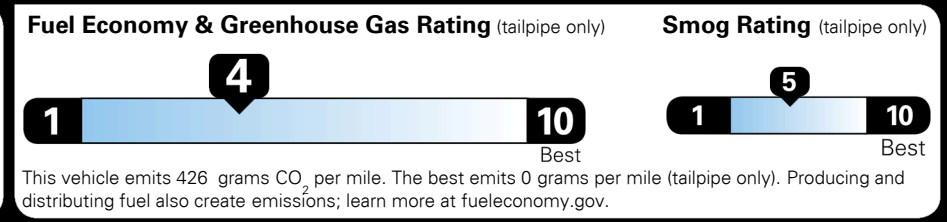

Actual results will vary for many reasons, including driving conditions and how you drive and maintain your vehicle. The average new vehicle gets 27 MPG and costs $7,500 to fuel over 5 years. Cost estimates are based on 15,000 miles per year at $ 2.70 per gallon. MPGe is miles per gasoline gallon equivalent. Vehicle emissions are a significant cause of climate change and smog.

fueleconomy.gov
Calculate personalized estimates and compare vehicles

Smartphone QR Code

GOVERNMENT 5-STAR SAFETY RATINGS

Overall Vehicle Score	Not Rated	
Based on the combined rating of frontal, side and rollover. Should ONLY be compared to other vehicles of similar size and weight.		
Frontal Crash	Driver	Not Rated
	Passenger	Not Rated
Based on the risk of injury in a frontal impact. Should ONLY be compared to other vehicles of similar size and weight.		
Side Crash	Front seat	Not Rated
	Rear seat	Not Rated
Star ratings based on the risk of injury in a side impact.		
Rollover	Not Rated	
Star ratings based on the risk of rollover in a single-vehicle crash.		

PARTS CONTENT INFORMATION

FOR VEHICLES IN THIS CAR LINE U.S./CANADIAN PARTS CONTENT: 51 %

MAJOR SOURCES OF FOREIGN PARTS: KOREA: 49%

NOTE: PARTS CONTENT DOES NOT INCLUDE FINAL ASSEMBLY, DISTRIBUTION, OR OTHER NON-PARTS COSTS.

FOR THIS VEHICLE FINAL ASSEMBLY POINT: WEST POINT, GA, USA

COUNTRY OF ORIGIN ENGINE: KOREA

TRANSMISSION: USA

TOTAL ADDITIONAL WEIGHT: 64.4