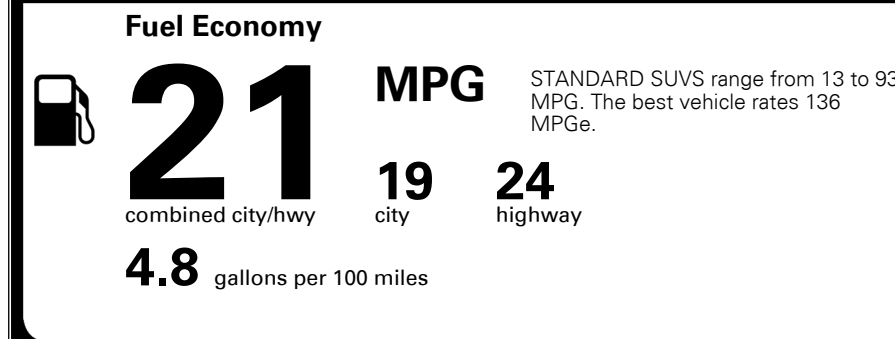

MSRP INCLUDING OPTIONS \$ 42,545.00

INLAND FREIGHT AND HANDLING \$ 1,095.00

TOTAL MANUFACTURER'S SUGGESTED RETAIL PRICE ▶ \$ 43,640.00

EPA DOT Fuel Economy and Environment

Gasoline Vehicle

You spend \$2,250 more in fuel costs over 5 years compared to the average new vehicle.