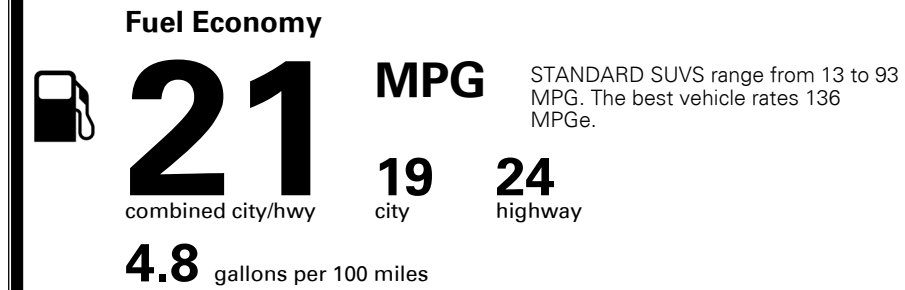

MSRP INCLUDING OPTIONS \$ 41,750.00

INLAND FREIGHT AND HANDLING \$ 1,095.00

TOTAL MANUFACTURER'S SUGGESTED RETAIL PRICE ▶ \$ 42,845.00

TOTAL ADDITIONAL WEIGHT: 13.7

EPA DOT Fuel Economy and Environment

Gasoline Vehicle