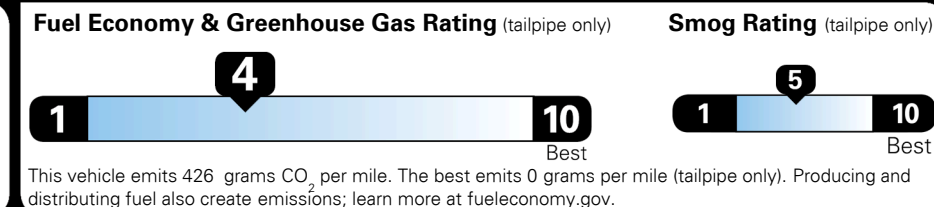

Actual results will vary for many reasons, including driving conditions and how you drive and maintain your vehicle. The average new vehicle gets 27 MPG and costs $7,500 to fuel over 5 years. Cost estimates are based on 15,000 miles per year at $ 2.70 per gallon. MPGe is miles per gasoline gallon equivalent. Vehicle emissions are a significant cause of climate change and smog.

fuel economy.gov

Calculate personalized estimates and compare vehicles

GOVERNMENT 5-STAR SAFETY RATINGS

Overall Vehicle Score ★ ★ ★ ★ ★

Based on the combined rating of frontal, side and rollover. Should ONLY be compared to other vehicles of similar size and weight.

Frontal Driver ★ ★ ★ ★

Crash Passenger ★ ★ ★ ★

Based on the risk of injury in a frontal impact. Should ONLY be compared to other vehicles of similar size and weight.

Side Front seat ★ ★ ★ ★ ★

Crash Rear seat ★ ★ ★ ★ ★

Star ratings based on the risk of injury in a side impact.

Rollover ★ ★ ★ ★

Star ratings based on the risk of rollover in a single-vehicle crash.

Star ratings range from 1 to 5 stars (★★★★★) with 5 being the highest.

Source: National Highway Traffic Safety Administration (NHTSA).

www.safercar.gov or 1-888-327-4236

Manufacturer's suggested retail price includes Manufacturer's recommended pre-delivery service. License and title fees, state and local taxes and other dealer installed options and accessories are not included in the manufacturer's suggested retail price.

PARTS CONTENT INFORMATION

FOR VEHICLES IN THIS CAR LINE U.S./CANADIAN PARTS CONTENT: 51 %

MAJOR SOURCES OF FOREIGN PARTS: KOREA: 49%

NOTE: PARTS CONTENT DOES NOT INCLUDE FINAL ASSEMBLY, DISTRIBUTION, OR OTHER NON-PARTS COSTS.

FOR THIS VEHICLE FINAL ASSEMBLY POINT: WEST POINT, GA, USA

COUNTRY OF ORIGIN

ENGINE: KOREA

TRANSMISSION: USA