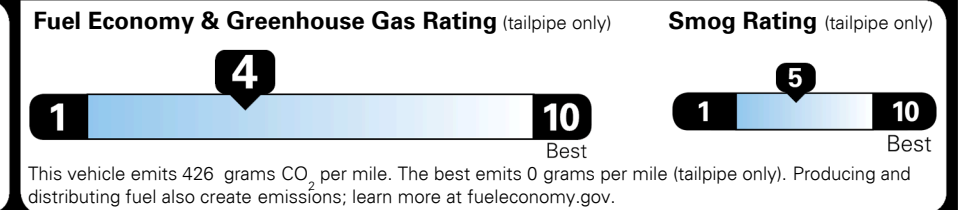

\$1,495.00

\$210.00
 \$115.00
 \$115.00
 \$120.00
 \$310.00

\$ 41,455.00

\$ 1,095.00

\$ 42,550.00

#1 MASS MARKET BRAND IN
 J.D. POWER INITIAL QUALITY,
 5 YEARS IN A ROW.

GIVE IT EVERYTHING KIA

For J.D. Power 2019 award information, go to jdpower.com/awards for more details.

EPA DOT Fuel Economy and Environment

Gasoline Vehicle

You spend
\$2,250
 more in fuel costs
 over 5 years
 compared to the
 average new vehicle.

Annual fuel cost
\$1,950

Actual results will vary for many reasons, including driving conditions and how you drive and maintain your vehicle. The average new vehicle gets 27 MPG and costs \$7,500 to fuel over 5 years. Cost estimates are based on 15,000 miles per year at \$ 2.70 per gallon. MPGe is miles per gasoline gallon equivalent. Vehicle emissions are a significant cause of climate change and smog.