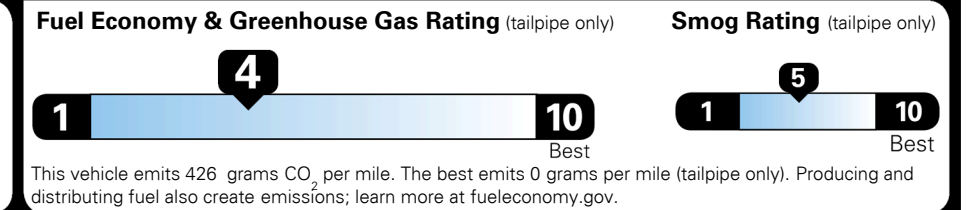

Actual results will vary for many reasons, including driving conditions and how you drive and maintain your vehicle. The average new vehicle gets 27 MPG and costs $7,500 to fuel over 5 years. Cost estimates are based on 15,000 miles per year at $ 2.70 per gallon. MPGe is miles per gasoline gallon equivalent. Vehicle emissions are a significant cause of climate change and smog.

fuel economy.gov

Calculate personalized estimates and compare vehicles

GOVERNMENT 5-STAR SAFETY RATINGS

Overall Vehicle Score ★ ★ ★ ★ ★

Based on the combined rating of frontal, side and rollover. Should ONLY be compared to other vehicles of similar size and weight.

Frontal Driver ★ ★ ★ ★

Crash Passenger ★ ★ ★ ★

Based on the risk of injury in a frontal impact. Should ONLY be compared to other vehicles of similar size and weight.

Side Front seat ★ ★ ★ ★ ★

Crash Rear seat ★ ★ ★ ★ ★

Star ratings based on the risk of injury in a side impact.

Rollover ★ ★ ★ ★

Star ratings based on the risk of rollover in a single-vehicle crash.

Star ratings range from 1 to 5 stars (★★★★★) with 5 being the highest.

Source: National Highway Traffic Safety Administration (NHTSA).

www.safercar.gov or 1-888-327-4236

Manufacturer's suggested retail price includes Manufacturer's recommended pre-delivery service. License and title fees, state and local taxes and other dealer installed options and accessories are not included in the manufacturer's suggested retail price.

PARTS CONTENT INFORMATION

FOR VEHICLES IN THIS CAR LINE U.S./CANADIAN PARTS CONTENT: 51 %

MAJOR SOURCES OF FOREIGN PARTS: KOREA: 49%

NOTE: PARTS CONTENT DOES NOT INCLUDE FINAL ASSEMBLY, DISTRIBUTION, OR OTHER NON-PARTS COSTS.

FOR THIS VEHICLE FINAL ASSEMBLY POINT: WEST POINT, GA, USA

COUNTRY OF ORIGIN

ENGINE: KOREA

TRANSMISSION: USA