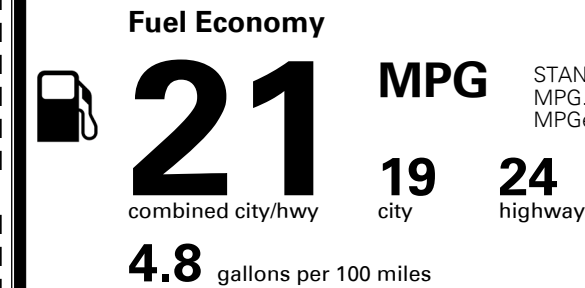

\$ 40,795.00

INLAND FREIGHT AND HANDLING

\$ 1,095.00

TOTAL MANUFACTURER'S SUGGESTED RETAIL PRICE ▶

\$ 41,890.00

TOTAL ADDITIONAL WEIGHT: 11.3

#1 MASS MARKET BRAND IN
 J.D. POWER INITIAL QUALITY,
 5 YEARS IN A ROW.

GIVE IT EVERYTHING

For J.D. Power 2019 award information, go to jdpower.com/awards for more details.

EPA DOT Fuel Economy and Environment

Gasoline Vehicle

STANDARD SUVs range from 13 to 93 MPG. The best vehicle rates 136 MPGe.

You spend
\$2,250
 more in fuel costs
 over 5 years
 compared to the
 average new vehicle.

Annual fuel cost
\$1,950

Fuel Economy & Greenhouse Gas Rating (tailpipe only) Smog Rating (tailpipe only)

This vehicle emits 426 grams CO₂ per mile. The best emits 0 grams per mile (tailpipe only). Producing and distributing fuel also create emissions; learn more at fuelconomy.gov.