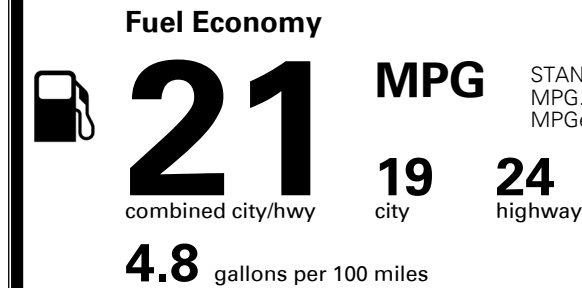

INLAND FREIGHT AND HANDLING

\$ 1,095.00

TOTAL MANUFACTURER'S SUGGESTED RETAIL PRICE ▶

\$ 41,730.00

EPA DOT Fuel Economy and Environment

Gasoline Vehicle

STANDARD SUVs range from 13 to 93 MPG. The best vehicle rates 136 MPGe.

You spend \$2,250 more in fuel costs over 5 years compared to the average new vehicle.

Annual fuel cost \$1,950

Fuel Economy & Greenhouse Gas Rating (tailpipe only) **Smog Rating** (tailpipe only)

This vehicle emits 426 grams CO₂ per mile. The best emits 0 grams per mile (tailpipe only). Producing and distributing fuel also create emissions; learn more at fueleconomy.gov.