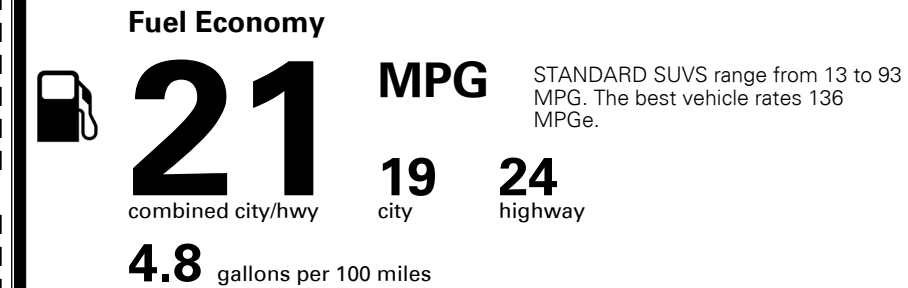

- Power Tilt & Sliding Sunroof
- Smart (Hands-free) Power Liftgate
- Leather Seat Trim (replaces SOFINO)
- Navigation with enhanced UVO link^ features
- ^Includes 1 year service; see owners.kia.com for details
- AM/FM w/ 10" Touchscreen & Rearview Camera
- Power Driver and Passenger Seats
- Heated & Ventilated Front Seats
- Heated Steering Wheel
- Tri-Zone Auto Climate Control
- Highway Driving Assist
- Wireless Phone Charger
- Side Window Curtains on Rear Doors
- Acoustic Front Door Windows
- Power Folding Outside Mirrors
- 18" Machined Finished Alloy Wheels
- Roof Rack Rails & LED Tail Lamps

ADDITIONAL INSTALLED EQUIPMENT:

(In addition to or in place of standard features)

- Sangria Paint $395.00
- EX Premium Package $1,495.00
- 2nd Row Captain Chairs (2 seats)
- 20" Machined Finished Alloy Wheels
- Towing Package $795.00
- Tow Hitch
- Self-Leveling Rear Suspension
- Carpeted Floor Mats $210.00
- Cargo Cover $155.00
- Mud Guards $115.00
- Rear Bumper Protector $120.00
- Illuminated Scuff Plates $310.00
- Wheel Locks $60.00

MSRP INCLUDING OPTIONS $ 42,745.00

INLAND FREIGHT AND HANDLING $ 1,095.00

TOTAL MANUFACTURER'S SUGGESTED RETAIL PRICE ▶ $ 43,840.00

#1 MASS MARKET BRAND IN
J.D. POWER INITIAL QUALITY,
5 YEARS IN A ROW.

GIVE IT EVERYTHING KIA

For J.D. Power 2019 award information, go to jdpower.com/awards for more details.

EPA DOT Fuel Economy and Environment

Gasoline Vehicle

You spend $2,250 more in fuel costs over 5 years compared to the average new vehicle.

Annual fuel cost $1,950