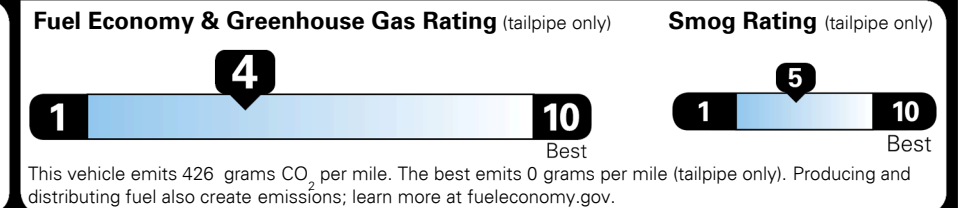

You spend $2,250 more in fuel costs over 5 years compared to the average new vehicle.

Annual fuel cost $1,950