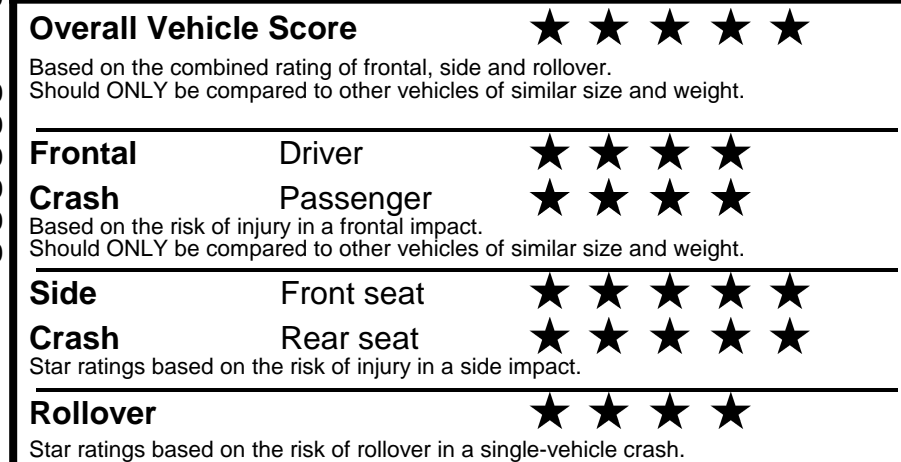

fuel economy.gov

Calculate personalized estimates and compare vehicles

GOVERNMENT 5-STAR SAFETY RATINGS

Star ratings range from 1 to 5 stars (★★★★★) with 5 being the highest.
 Source: National Highway Traffic Safety Administration (NHTSA).
www.safercar.gov or 1-888-327-4236