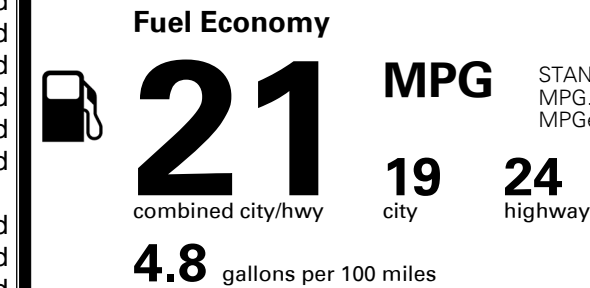

INLAND FREIGHT AND HANDLING

\$ 1,095.00

TOTAL MANUFACTURER'S SUGGESTED RETAIL PRICE ▶

\$ 41,250.00

EPA DOT Fuel Economy and Environment

Gasoline Vehicle

You spend
\$2,250
 more in fuel costs
 over 5 years
 compared to the
 average new vehicle.

Annual fuel cost
\$1,950

Actual results will vary for many reasons, including driving conditions and how you drive and maintain your vehicle. The average new vehicle gets 27 MPG and costs \$7,500 to fuel over 5 years. Cost estimates are based on 15,000 miles per year at \$ 2.70 per gallon. MPGe is miles per gasoline gallon equivalent. Vehicle emissions are a significant cause of climate change and smog.