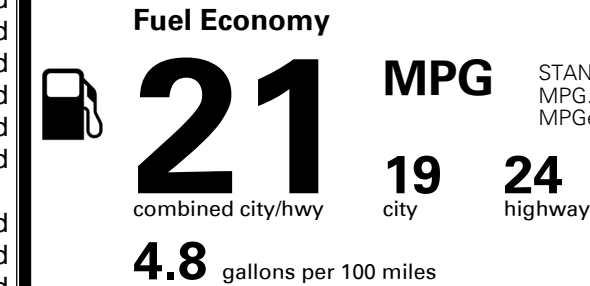

MSRP INCLUDING OPTIONS

\$ 40,395.00

INLAND FREIGHT AND HANDLING

\$ 1,045.00

TOTAL MANUFACTURER'S SUGGESTED RETAIL PRICE ▶

\$ 41,440.00

TOTAL ADDITIONAL WEIGHT: 63.7

EPA DOT Fuel Economy and Environment

Gasoline Vehicle

STANDARD SUVs range from 13 to 93 MPG. The best vehicle rates 136 MPGe.

You spend
\$2,250
 more in fuel costs
 over 5 years
 compared to the
 average new vehicle.

Annual fuel cost
\$1,950

Fuel Economy & Greenhouse Gas Rating (tailpipe only)

This vehicle emits 426 grams CO₂ per mile. The best emits 0 grams per mile (tailpipe only). Producing and distributing fuel also create emissions; learn more at fueleconomy.gov.