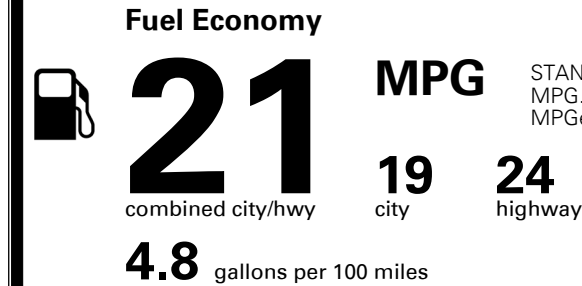

\$ 42,160.00

TOTAL ADDITIONAL WEIGHT: 27.0

#1 MASS MARKET BRAND IN
 J.D. POWER INITIAL QUALITY,
 5 YEARS IN A ROW.

GIVE IT EVERYTHING KIA

For J.D. Power 2019 award information, go to jdpower.com/awards for more details.

EPA DOT Fuel Economy and Environment

Gasoline Vehicle

STANDARD SUVs range from 13 to 93 MPG. The best vehicle rates 136 MPGe.

You spend
\$2,250
 more in fuel costs
 over 5 years
 compared to the
 average new vehicle.