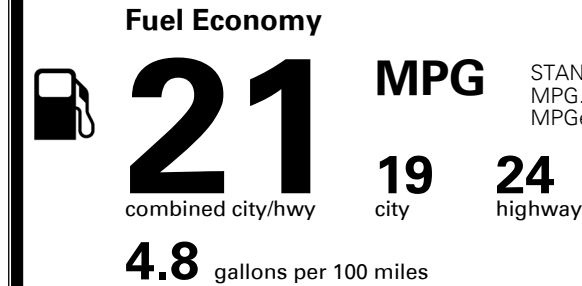

\$1,495.00

\$210.00
 \$310.00

\$ 41,105.00

\$ 1,095.00

\$ 42,200.00

#1 MASS MARKET BRAND IN
 J.D. POWER INITIAL QUALITY,
 5 YEARS IN A ROW.

GIVE IT EVERYTHING KIA

For J.D. Power 2019 award information, go to jdpower.com/awards for more details.

EPA DOT Fuel Economy and Environment

Gasoline Vehicle

STANDARD SUVs range from 13 to 93 MPG. The best vehicle rates 136 MPGe.

You spend
\$2,250
 more in fuel costs
 over 5 years
 compared to the
 average new vehicle.

Annual fuel cost
\$1,950

Fuel Economy & Greenhouse Gas Rating (tailpipe only) Smog Rating (tailpipe only)

This vehicle emits 426 grams CO₂ per mile. The best emits 0 grams per mile (tailpipe only). Producing and distributing fuel also create emissions; learn more at fuel economy.gov.