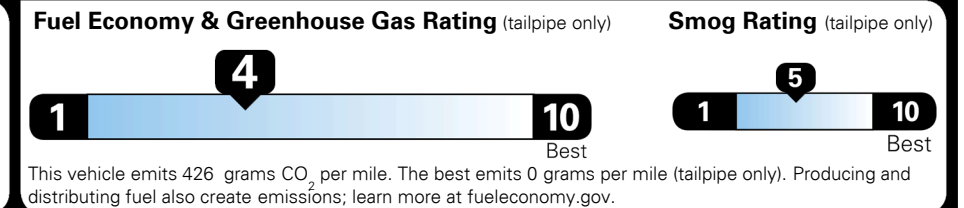

Actual results will vary for many reasons, including driving conditions and how you drive and maintain your vehicle. The average new vehicle gets 27 MPG and costs $7,500 to fuel over 5 years. Cost estimates are based on 15,000 miles per year at $ 2.70 per gallon. MPGe is miles per gasoline gallon equivalent. Vehicle emissions are a significant cause of climate change and smog.

fuel economy.gov

Calculate personalized estimates and compare vehicles

GOVERNMENT 5-STAR SAFETY RATINGS

Overall Vehicle Score ★ ★ ★ ★ ★

Based on the combined rating of frontal, side and rollover. Should ONLY be compared to other vehicles of similar size and weight.

Frontal Driver ★ ★ ★ ★

Crash Passenger ★ ★ ★ ★

Based on the risk of injury in a frontal impact. Should ONLY be compared to other vehicles of similar size and weight.

Side Front seat ★ ★ ★ ★ ★

Crash Rear seat ★ ★ ★ ★ ★

Star ratings based on the risk of injury in a side impact.

Rollover ★ ★ ★ ★

Star ratings based on the risk of rollover in a single-vehicle crash.

Star ratings range from 1 to 5 stars (★★★★★) with 5 being the highest.

Source: National Highway Traffic Safety Administration (NHTSA).

www.safercar.gov or 1-888-327-4236

Manufacturer's suggested retail price includes Manufacturer's recommended pre-delivery service. License and title fees, state and local taxes and other dealer installed options and accessories are not included in the manufacturer's suggested retail price.

PARTS CONTENT INFORMATION

FOR VEHICLES IN THIS CAR LINE U.S./CANADIAN PARTS CONTENT: 51 %

MAJOR SOURCES OF FOREIGN PARTS: KOREA: 49%

NOTE: PARTS CONTENT DOES NOT INCLUDE FINAL ASSEMBLY, DISTRIBUTION, OR OTHER NON-PARTS COSTS.

FOR THIS VEHICLE FINAL ASSEMBLY POINT: WEST POINT, GA, USA

COUNTRY OF ORIGIN

ENGINE: KOREA

TRANSMISSION: USA