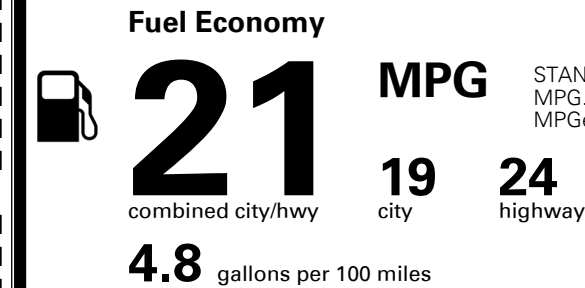

\$210.00
 \$115.00

MSRP INCLUDING OPTIONS

\$ 41,305.00

INLAND FREIGHT AND HANDLING

\$ 1,095.00

TOTAL MANUFACTURER'S SUGGESTED RETAIL PRICE ▶

\$ 42,400.00

EPA DOT Fuel Economy and Environment

Gasoline Vehicle

STANDARD SUVs range from 13 to 93 MPG. The best vehicle rates 136 MPGe.

You spend
\$2,250
 more in fuel costs
 over 5 years
 compared to the
 average new vehicle.

Annual fuel cost
\$1,950