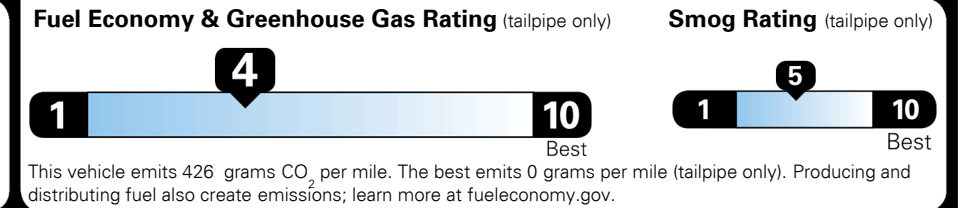

## EPA DOT Fuel Economy and Environment

Gasoline Vehicle

You spend  
**\$2,250**  
 more in fuel costs  
 over 5 years  
 compared to the  
 average new vehicle.

Annual fuel cost  
**\$1,950**

Actual results will vary for many reasons, including driving conditions and how you drive and maintain your vehicle. The average new vehicle gets 27 MPG and costs \$7,500 to fuel over 5 years. Cost estimates are based on 15,000 miles per year at \$ 2.70 per gallon. MPGe is miles per gasoline gallon equivalent. Vehicle emissions are a significant cause of climate change and smog.