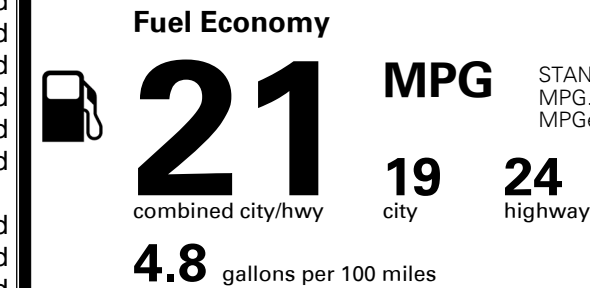

## EPA DOT Fuel Economy and Environment

Gasoline Vehicle

You spend  
**\$2,250**  
 more in fuel costs  
 over 5 years  
 compared to the  
 average new vehicle.

Annual fuel cost  
**\$1,950**

Actual results will vary for many reasons, including driving conditions and how you drive and maintain your vehicle. The average new vehicle gets 27 MPG and costs \$7,500 to fuel over 5 years. Cost estimates are based on 15,000 miles per year at \$ 2.70 per gallon. MPGe is miles per gasoline gallon equivalent. Vehicle emissions are a significant cause of climate change and smog.