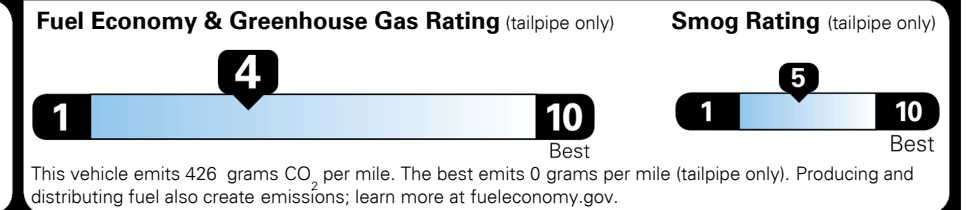

You spend
$2,250
more in fuel costs
over 5 years
compared to the
average new vehicle.

Annual fuel cost
$1,950