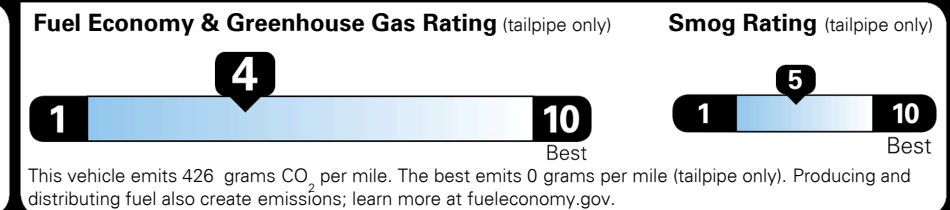

You spend $2,250 more in fuel costs over 5 years compared to the average new vehicle.

Annual fuel cost $1,950