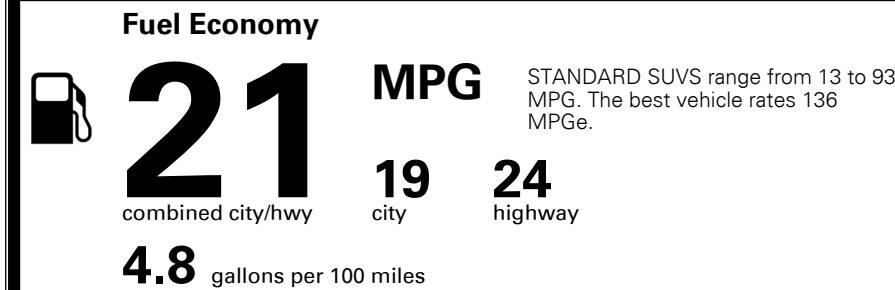

1. Added to/in place of standard LX AWD features
2. Power Tilt & Sliding Sunroof
   - Smart (Hands-free) Power Liftgate
   - Leather Seat Trim (replaces SOFINO)
   - Navigation with enhanced UVO link^ features
   - ^Includes 1 year service; see owners.kia.com for details
   - AM/FM w/ 10" Touchscreen & Rearview Camera
   - Power Driver and Passenger Seats
   - Heated & Ventilated Front Seats
   - Heated Steering Wheel
   - Tri-Zone Auto Climate Control
   - Highway Driving Assist
   - Wireless Phone Charger
   - Side Window Curtains on Rear Doors
   - Acoustic Front Door Windows
   - Power Folding Outside Mirrors
   - 18" Machined Finished Alloy Wheels
   - Roof Rack Rails & LED Tail Lamps

ADDITIONAL INSTALLED EQUIPMENT:
(In addition to or in place of standard features)

- Snow White Pearl Paint $395.00
- EX Premium Package $1,495.00
- 2nd Row Captain Chairs (2 seats)
- 20" Machined Finished Alloy Wheels
- Towing Package $795.00
- Tow Hitch
- Self-Leveling Rear Suspension
- Carpeted Floor Mats $210.00
- Carpeted Cargo Mat w/ Seat Back Protection $115.00
- Illuminated Scuff Plates $310.00

MSRP INCLUDING OPTIONS $ 42,410.00

INLAND FREIGHT AND HANDLING $ 1,095.00

TOTAL MANUFACTURER'S SUGGESTED RETAIL PRICE ▶ $ 43,505.00

#1 MASS MARKET BRAND IN J.D. POWER INITIAL QUALITY, 5 YEARS IN A ROW.

GIVE IT EVERYTHING KIA

For J.D. Power 2019 award information, go to jdpower.com/awards for more details.

EPA DOT Fuel Economy and Environment

Gasoline Vehicle

You spend $2,250 more in fuel costs over 5 years compared to the average new vehicle.

Annual fuel cost $1,950