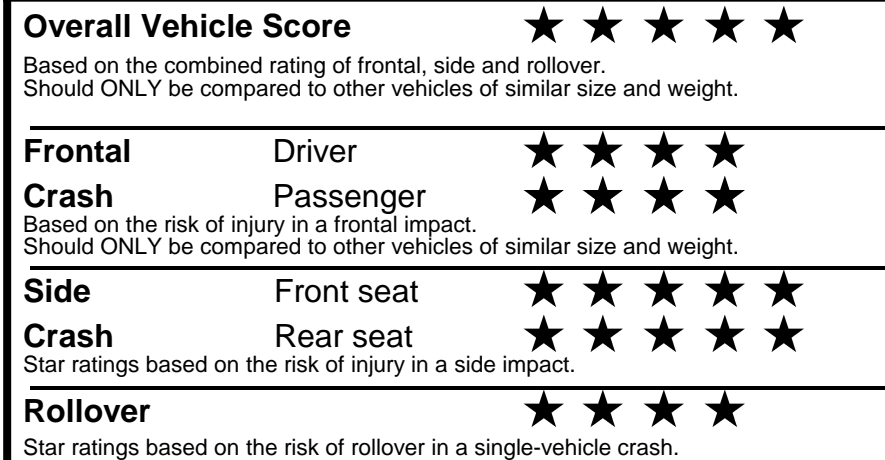

fuel economy.gov

Calculate personalized estimates and compare vehicles

GOVERNMENT 5-STAR SAFETY RATINGS

Star ratings range from 1 to 5 stars (★★★★★) with 5 being the highest. Source: National Highway Traffic Safety Administration (NHTSA). www.safercar.gov or 1-888-327-4236