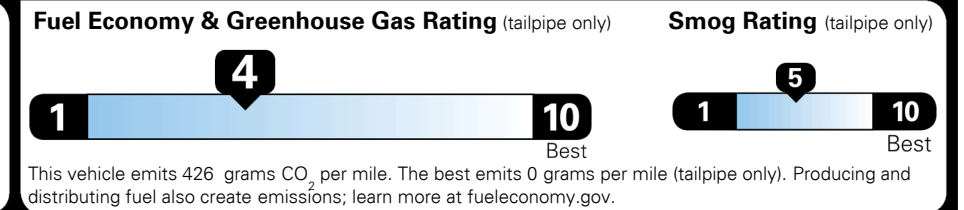

Actual results will vary for many reasons, including driving conditions and how you drive and maintain your vehicle. The average new vehicle gets 27 MPG and costs $7,500 to fuel over 5 years. Cost estimates are based on 15,000 miles per year at $ 2.70 per gallon. MPGe is miles per gasoline gallon equivalent. Vehicle emissions are a significant cause of climate change and smog.

fuel economy.gov

Calculate personalized estimates and compare vehicles

GOVERNMENT 5-STAR SAFETY RATINGS

Overall Vehicle Score ★★★★★

Based on the combined rating of frontal, side and rollover. Should ONLY be compared to other vehicles of similar size and weight.

Frontal Driver ★★★★★
Crash Passenger ★★★★★

Based on the risk of injury in a frontal impact. Should ONLY be compared to other vehicles of similar size and weight.

Side Front seat ★★★★★
Crash Rear seat ★★★★★

Star ratings based on the risk of injury in a side impact.

Rollover ★★★★★
Star ratings based on the risk of rollover in a single-vehicle crash.

Star ratings range from 1 to 5 stars (★★★★★) with 5 being the highest.
Source: National Highway Traffic Safety Administration (NHTSA).
www.safercar.gov or 1-888-327-4236

Manufacturer's suggested retail price includes Manufacturer's recommended pre-delivery service. License and title fees, state and local taxes and other dealer installed options and accessories are not included in the manufacturer's suggested retail price.

PARTS CONTENT INFORMATION

FOR VEHICLES IN THIS CAR LINE U.S./CANADIAN PARTS CONTENT: 51 %

MAJOR SOURCES OF FOREIGN PARTS: KOREA: 49%

NOTE: PARTS CONTENT DOES NOT INCLUDE FINAL ASSEMBLY, DISTRIBUTION, OR OTHER NON-PARTS COSTS.

FOR THIS VEHICLE FINAL ASSEMBLY POINT: WEST POINT, GA, USA

COUNTRY OF ORIGIN ENGINE:

KOREA

TRANSMISSION:

USA