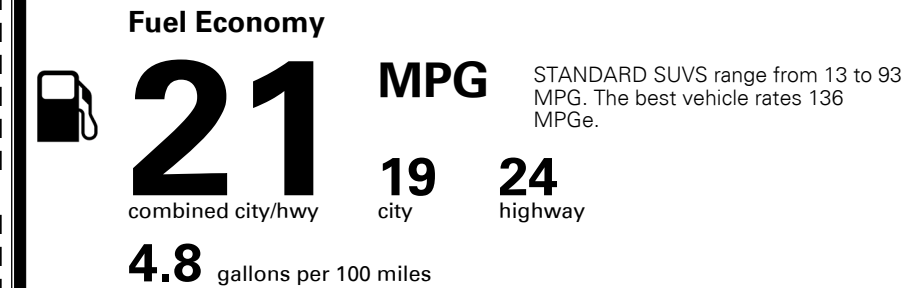

Gasoline Vehicle

You spend
\$2,250
 more in fuel costs
 over 5 years
 compared to the
 average new vehicle.

Annual fuel cost
\$1,950

Actual results will vary for many reasons, including driving conditions and how you drive and maintain your vehicle. The average new vehicle gets 27 MPG and costs \$7,500 to fuel over 5 years. Cost estimates are based on 15,000 miles per year at \$ 2.70 per gallon. MPGe is miles per gasoline gallon equivalent. Vehicle emissions are a significant cause of climate change and smog.